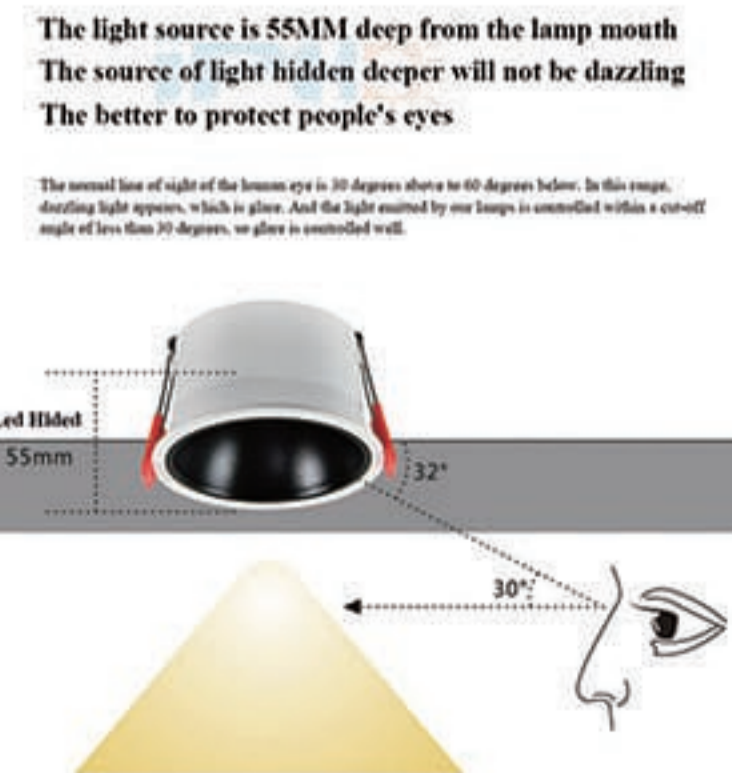

WW + CW

RGB + WW + CW

tuya® Wi-Fi

zigbee

Bluetooth™