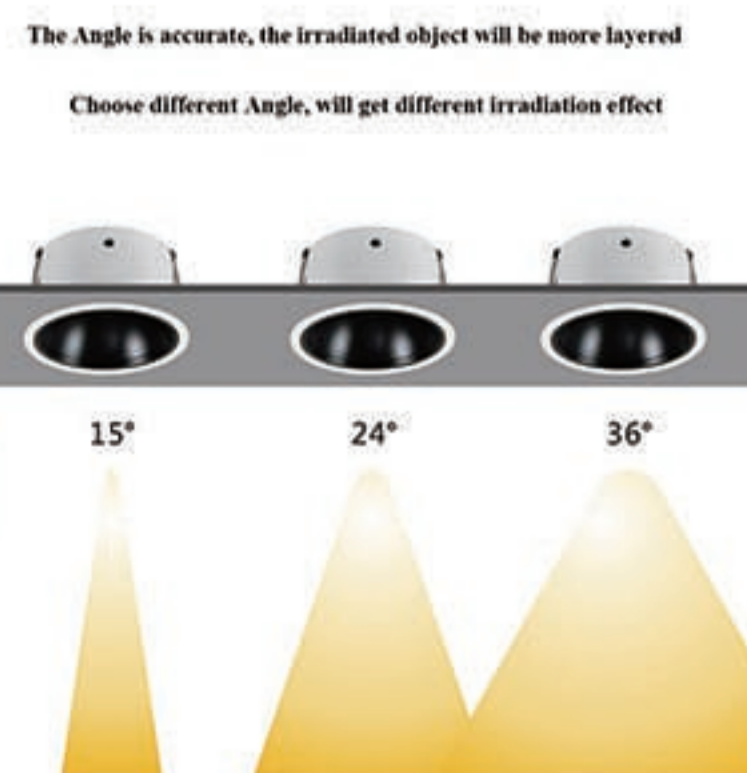

WW + CW

RGB + WW + CW

tuya® Wi-Fi

zigbee

Bluetooth™