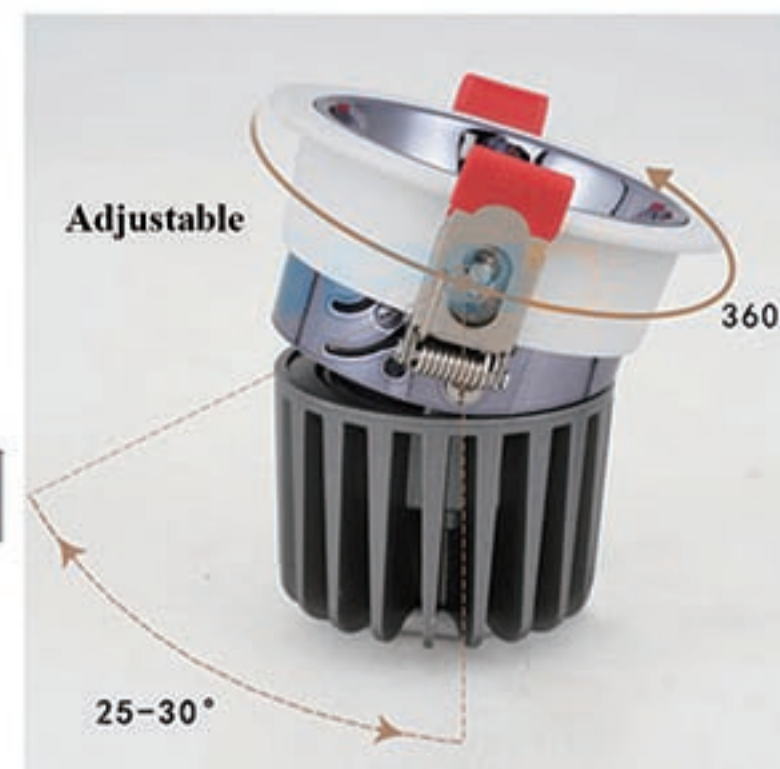

Model N.O.	Power	Product Size	Cutout Size	Reflector's Angle
UPW-COBTH-457	7W	Ø63*H69 MM	Ø55 MM	15° / 24° / 36° / 60°
UPW-COBTH-458	8W	Ø85*H64 MM	Ø75 MM	15° / 24° / 36° / 60°
UPW-COBTH-459	12W	Ø85*H74 MM	Ø75 MM	15° / 24° / 36° / 60°
UPW-COBTH-460	15W	Ø85*H89 MM	Ø75 MM	15° / 24° / 36° / 60°
UPW-COBTH-461	20W	Ø110*H83 MM	Ø95 MM	15° / 24° / 36° / 60°