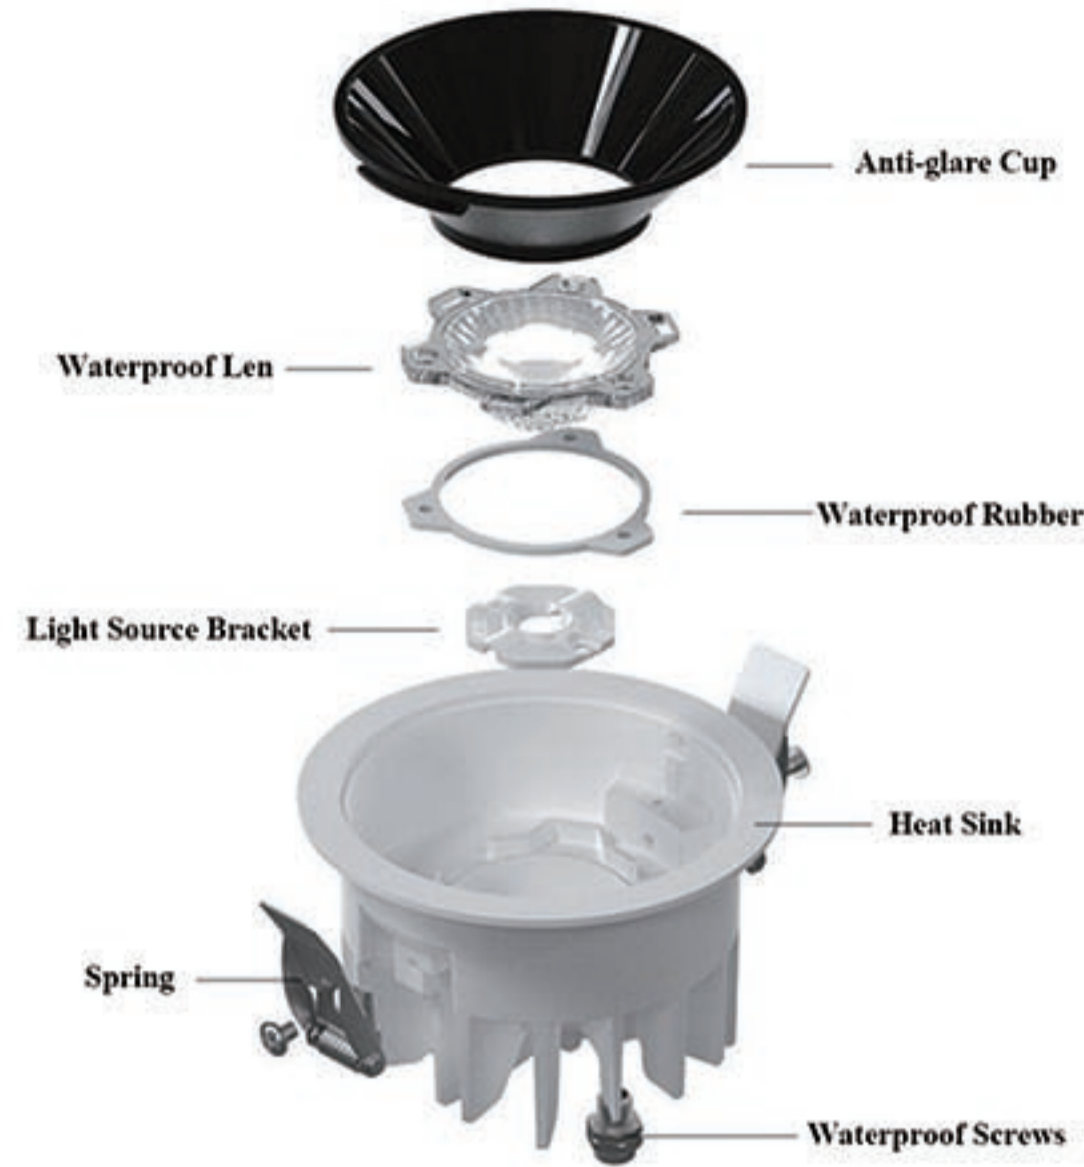

ZHONGSHAN UPWARD LIGHTING CO., LTD

IP65

Model N.O.	Power	Product Size	Cut-out Size
UPW-COBTH-257	12W	Ø85*H54 MM	Ø75 MM
UPW-COBTH-258	18W	Ø105*H65 MM	Ø95 MM
UPW-COBTH-259	25W-30W	Ø131*H75 MM	Ø115 MM
UPW-COBTH-260	30W-35W	Ø150*H80 MM	Ø135 MM
UPW-COBTH-261	40W-50W	Ø191*H95 MM	Ø175 MM
UPW-COBTH-262	50W-60W	Ø215*H105 MM	Ø200 MM
Led's Brand	Bridgelux, CREE, Osram, etc		
Warranty	5 Years	Material	Aluminum Alloy
Driver	Li-Fud, Euchips, Eeglerise, etc	Protect Grade	IP54-IP65
Input Voltage	220V-240VAC	Beam Angle Options	15°, 24°, 36°, 55°
Led's Color Options	2700K, 3000K, 4000K, 5000K, 5700K, 6500K		