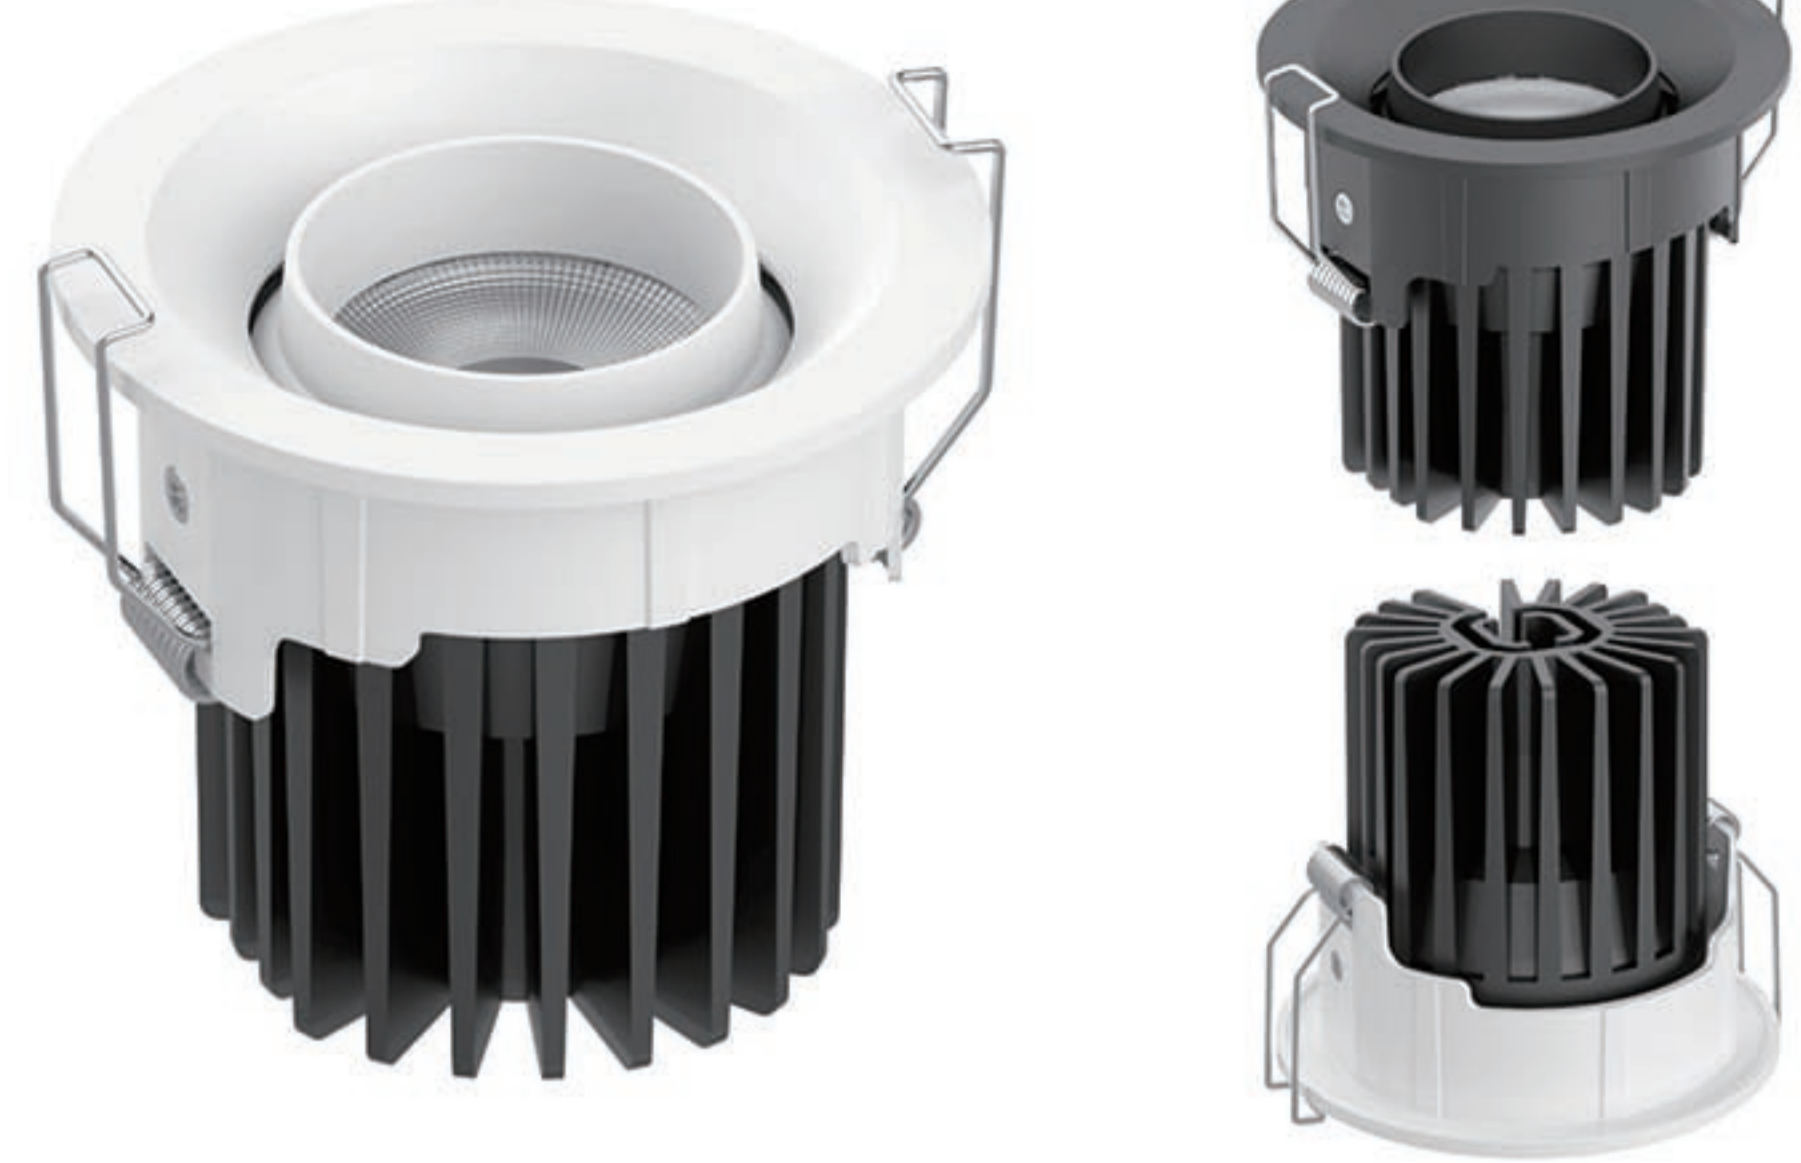

Model N.O.	Power	Product Size	Cut-out Size
UPW-COBTH-328	15W	Ø65*H65 MM	Ø55 MM
UPW-COBTH-329	20W	Ø87*H78 MM	Ø75 MM
UPW-COBTH-330	30W	Ø108*H93 MM	Ø95 MM
UPW-COBTH-331	40W	Ø139*H123 MM	Ø125 MM
UPW-COBTH-332	50W	Ø150*H143 MM	Ø140 MM
Led's Brand	Bridgelux, CREE, Osram		
Warranty	5 Years	Material	Aluminum Alloy
Driver	Li-Fud, Euchips, Eeqlerise, etc	Protect Grade	IP20
Input Voltage	220V-240VAC	Beam Angle	24°, 38°
Led's Color Options	2700K, 3000K, 4000K, 5000K, 5700K, 6500K		

Model N.O.	Power	Product Size	Cut-out Size
UPW-COBTH-263	12W	Φ88*H75 MM	Ø75 MM
UPW-COBTH-264	20W	Ø108*H93 MM	Ø95 MM
UPW-COBTH-265	30W	Φ118*H95 MM	Ø105 MM
Led's Brand	Bridgelux, CREE, Osram		
Warranty	5 Years	Material	Aluminum Alloy
Driver	Li-Fud, Euchips, Eeqlerise, etc	Protect Grade	IP20
Input Voltage	220V-240VAC	Beam Angle Options	15°, 24°, 36°, 50°
Led's Color Options	2700K, 3000K, 4000K, 5000K, 5700K, 6500K