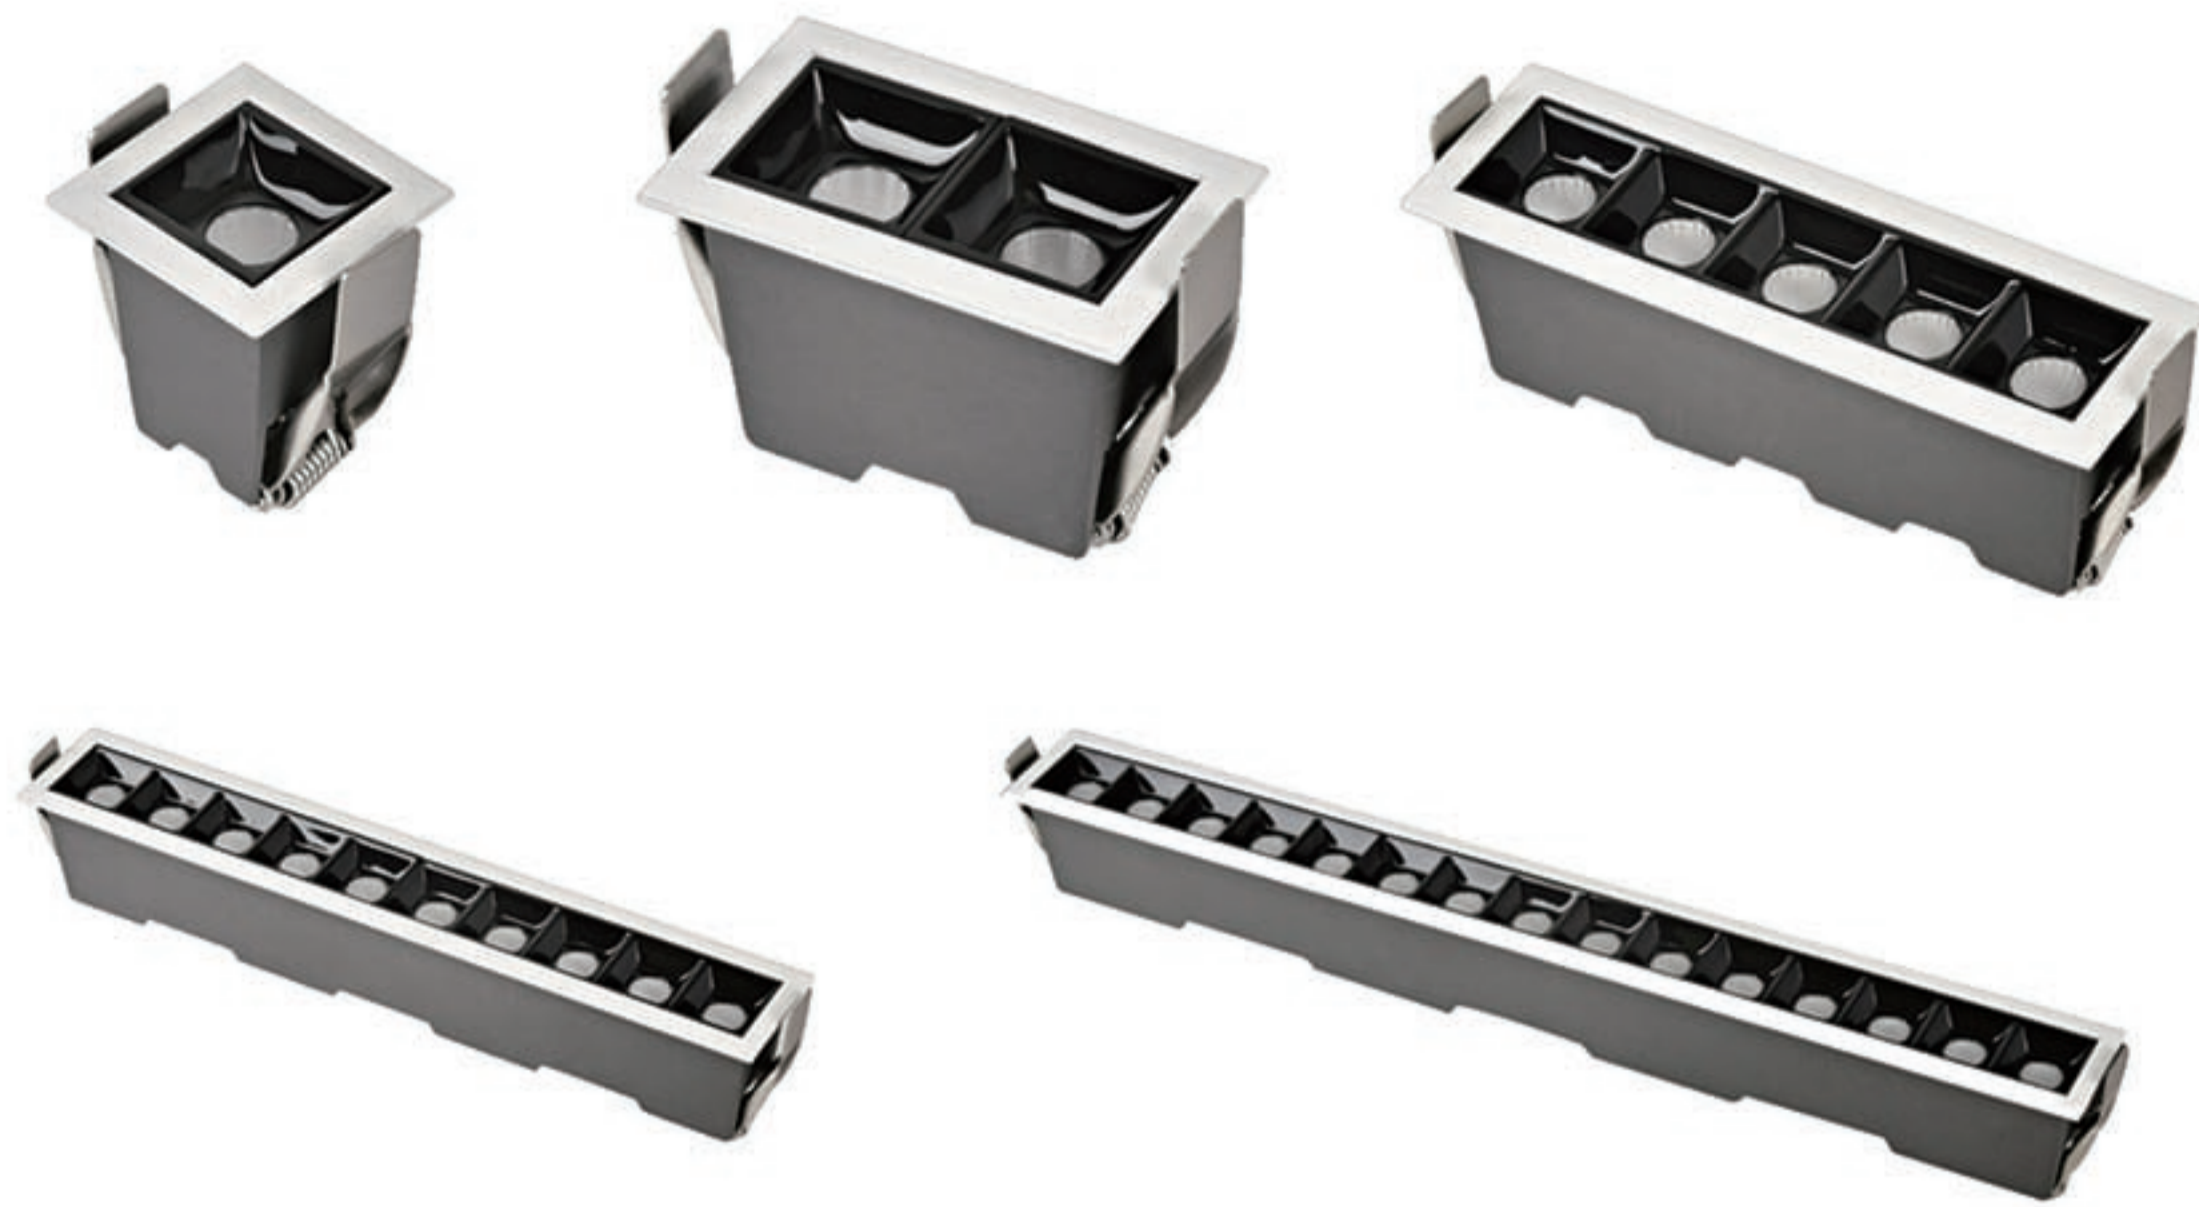

Model N.O.	Power	Product Size	Cut-out Size
UPW-COBTH-376	2W	L45*W45*H50 MM	L37*W37 MM
UPW-COBTH-377	4W	L75*W45*H50 MM	L67*W37 MM
UPW-COBTH-378	10W	L147*W45*H50 MM	L139*W37 MM
UPW-COBTH-379	20W	L279*W45*H50 MM	L272*W37 MM
UPW-COBTH-380	30W	L411*W45*H50 MM	L403*W37 MM
Led's Brand	Bridgelux, CREE, Osram		
Warranty	5 Years	Material	Aluminum Alloy
Driver	Li-Fud, Euchips, Eeqlerise, etc	Protect Grade	IP20
Input Voltage	220V-240VAC	Beam Angle	15°, 30°, 45°
Led's Color Options	2700K, 3000K, 4000K, 5000K, 5700K, 6500K