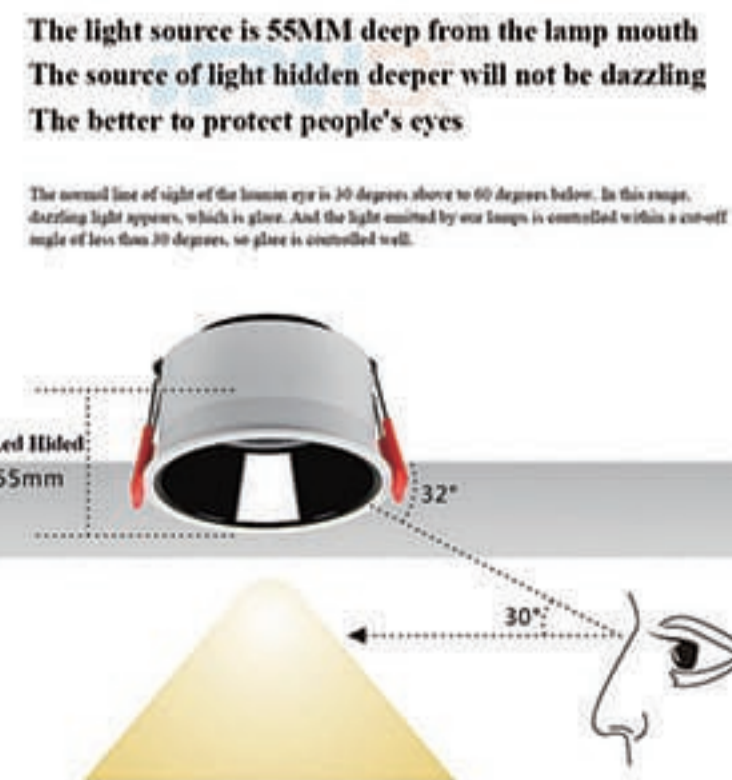

White+Silver

White

WW + CW

RGB + WW + CW