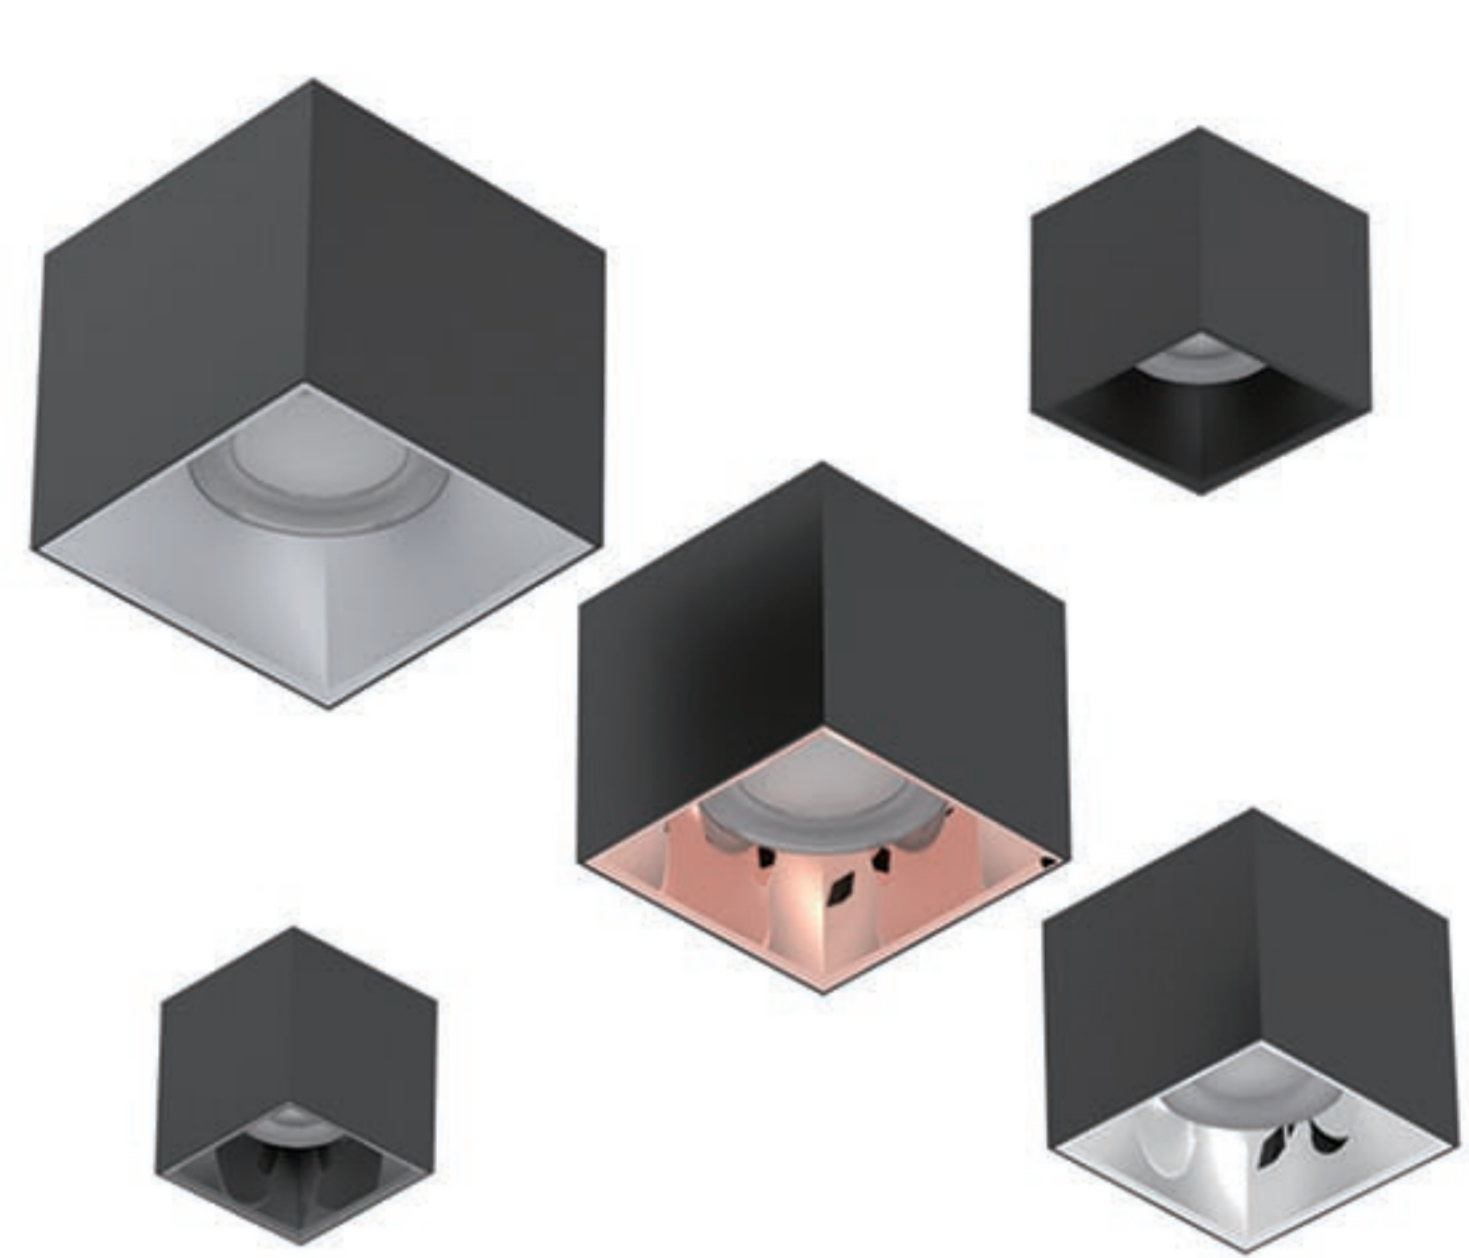

IP65

Model N.O.	Power	Product Size	Cut-out Size
UPW-COBTH-237	8W-10W	Φ61*H76 MM	Ø55 MM
UPW-COBTH-238	12W-15W	Φ83*H81 MM	Ø75 MM
UPW-COBTH-239	24W-30W	Φ103*H98 MM	Ø95 MM
Led's Brand	Bridgelux, CREE, Osram		
Warranty	5 Years	Material	Aluminum Alloy
Driver	Li-Fud, Euchips, Eeplerise, etc	Protect Grade	IP65
Input Voltage	220V-240VAC	Beam Angle Options	15°, 24°, 36°
Led's Color Options	2700K, 3000K, 4000K, 5000K, 5700K, 6500K		

Model N.O.	Power	Product Size	
UPW-COBTH-240	15W	L80*W80*H83 MM	
UPW-COBTH-241	20W	L100*W100*H96 MM	
UPW-COBTH-242	30W	L130*W130*H121 MM	
UPW-COBTH-243	40W	L150*W150*H136 MM	
UPW-COBTH-244	50W	L170*W170*H156 MM	
Led's Brand	Bridgelux, CREE, Osram, Lumileds		
Warranty	5 Years	Material	Aluminum Alloy
Driver	Li-Fud, Euchips, Eeplerise, etc	Protect Grade	IP65
Input Voltage	220V-240VAC	Beam Angle Options	24° / 36°
Led's Color Options	2700K, 3000K, 4000K, 5000K, 5700K, 6500K