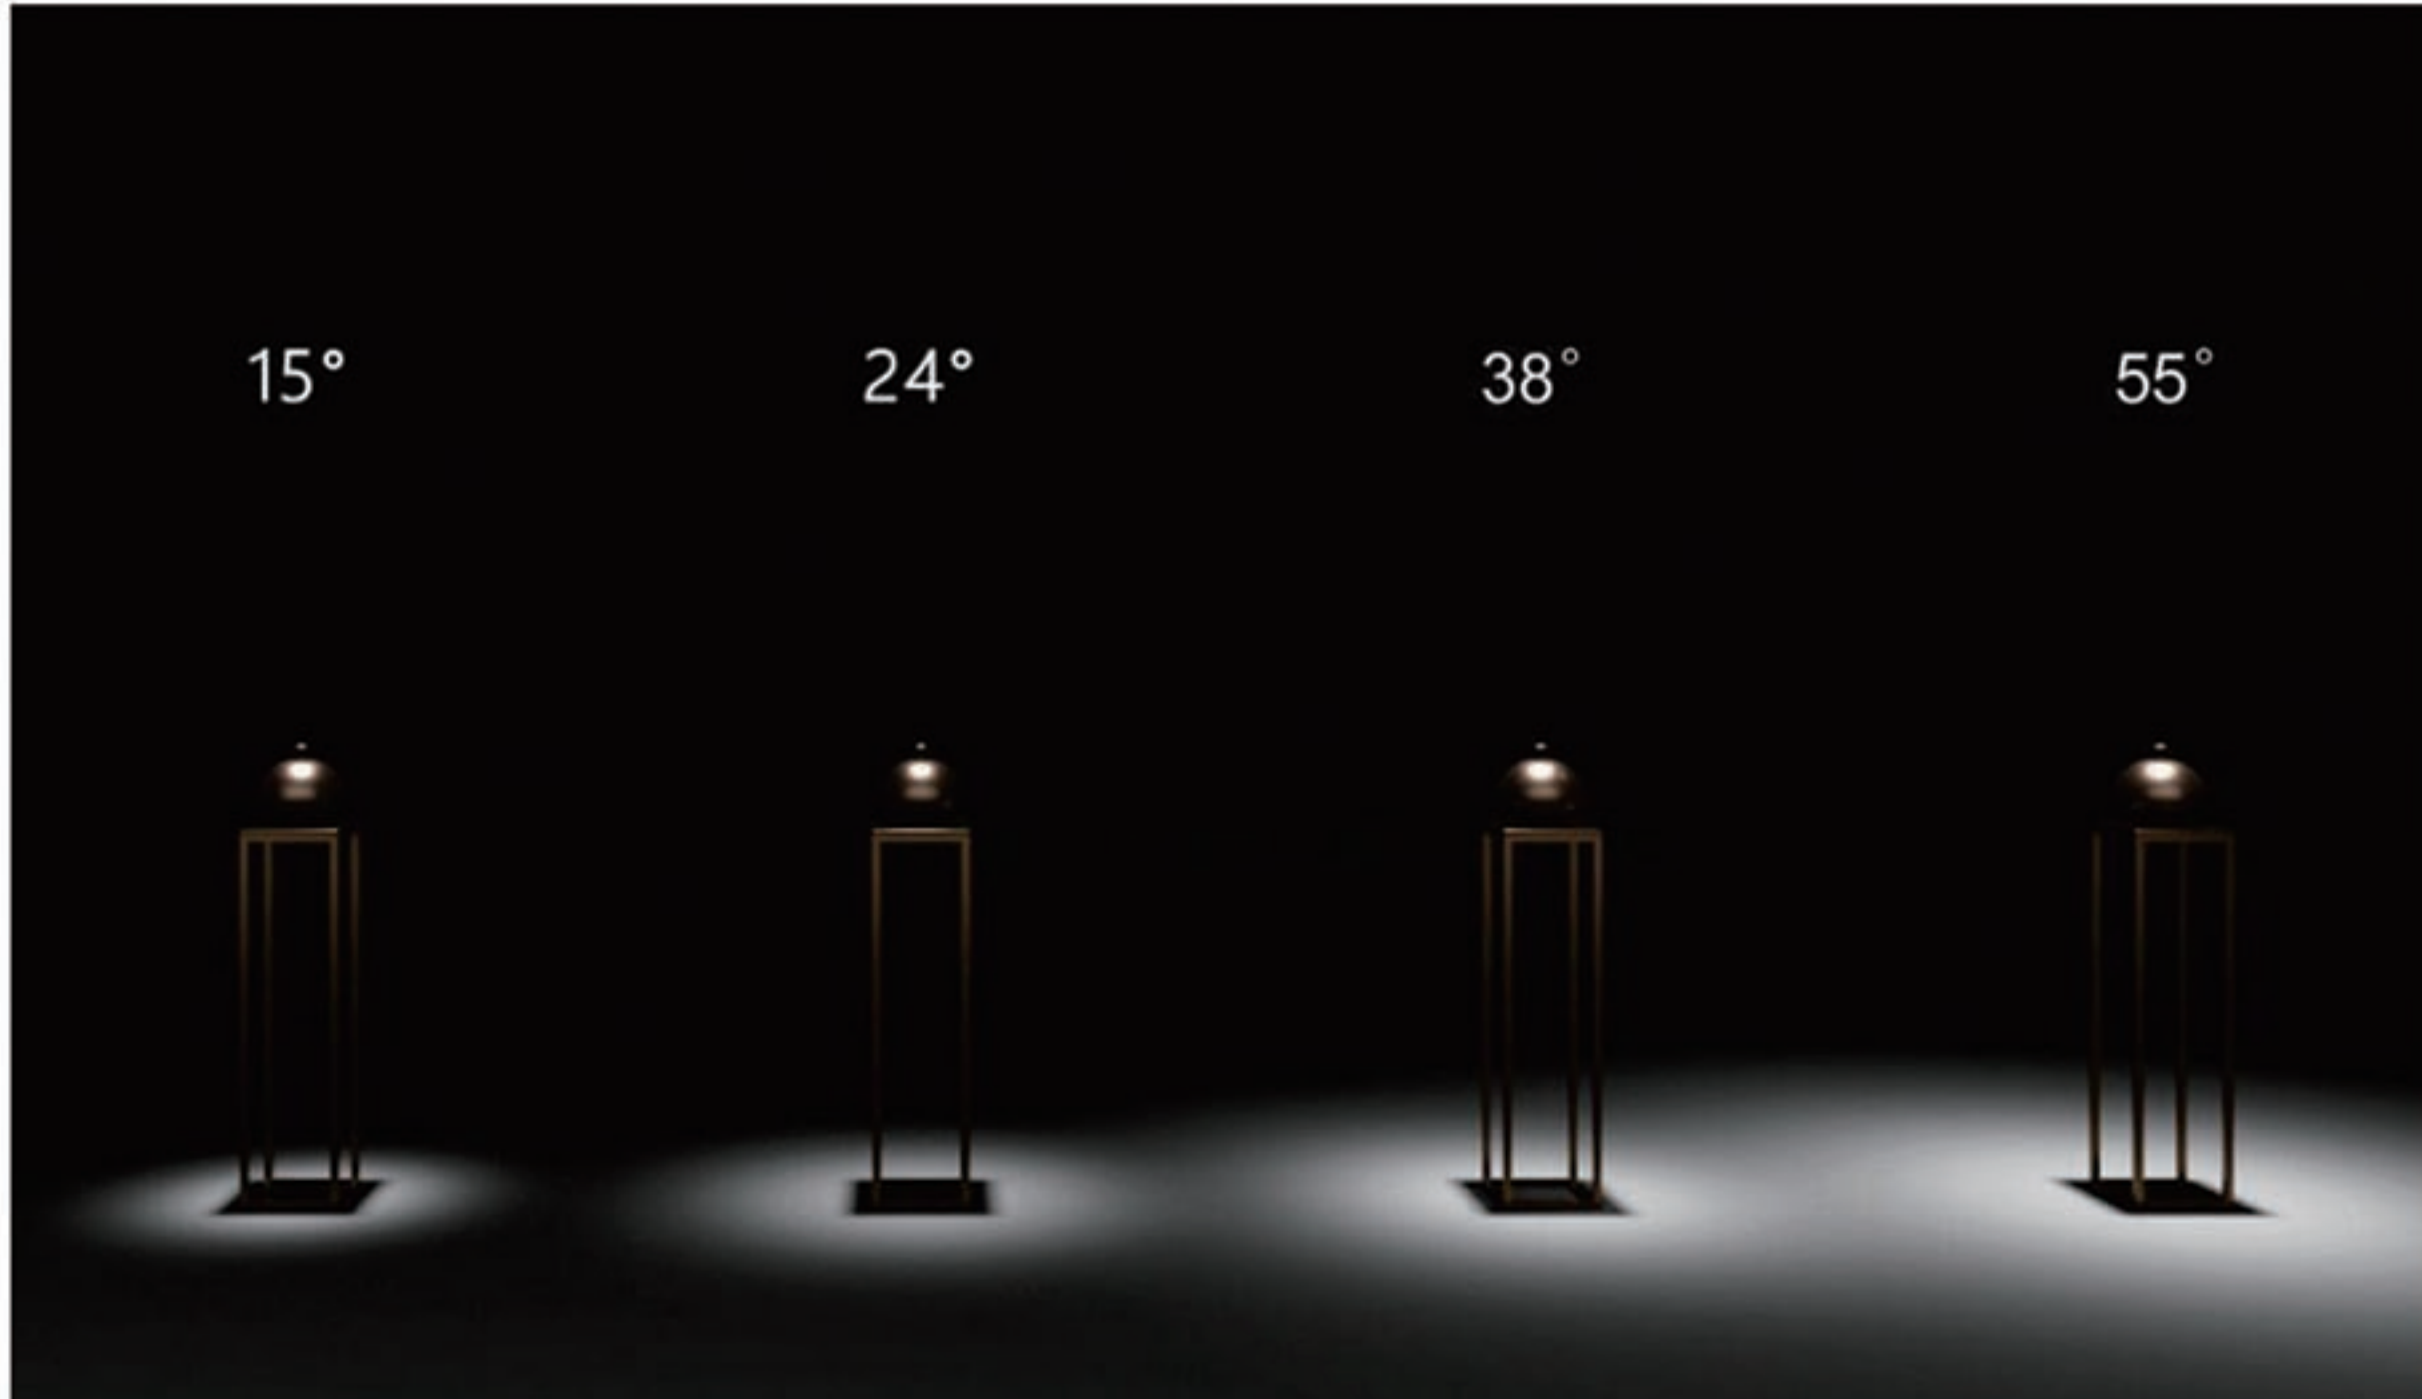

ZHONGSHAN UPWARD LIGHTING CO., LTD

IP65

Model N.O.	Power	Product Size	Cut-out Size
UPW-COBTH-257	12W	Ø85*H54 MM	Ø75 MM
UPW-COBTH-258	18W	Ø105*H65 MM	Ø95 MM
UPW-COBTH-259	25W-30W	Ø131*H75 MM	Ø115 MM
UPW-COBTH-260	30W-35W	Ø150*H80 MM	Ø135 MM
UPW-COBTH-261	40W-50W	Ø191*H95 MM	Ø175 MM
UPW-COBTH-262	50W-60W	Ø215*H105 MM	Ø200 MM
Led's Brand	Bridgelux, CREE, Osram, etc		
Warranty	5 Years	Material	Aluminum Alloy
Driver	Li-Fud, Euchips, Eeglerise, etc	Protect Grade	IP54-IP65
Input Voltage	220V-240VAC	Beam Angle Options	15°, 24°, 36°, 55°
Led's Color Options	2700K, 3000K, 4000K, 5000K, 5700K, 6500K		