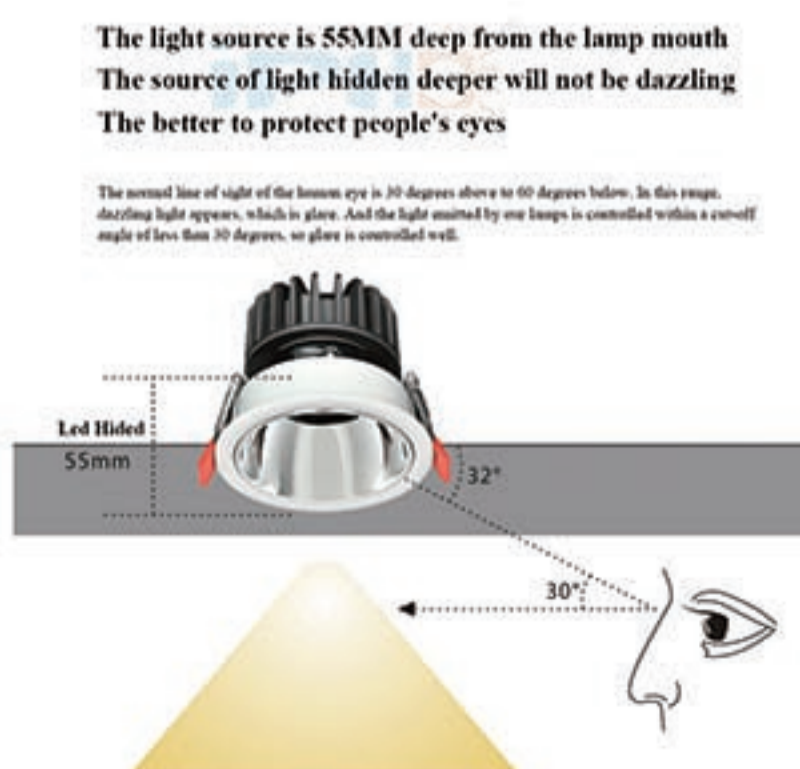

Model N.O.	Power	Product Size	Cutout Size	Reflector's Angle
UPW-COBTH-457	7W	Ø63*H69 MM	Ø55 MM	15° / 24° / 36° / 60°
UPW-COBTH-458	8W	Ø85*H64 MM	Ø75 MM	15° / 24° / 36° / 60°
UPW-COBTH-459	12W	Ø85*H74 MM	Ø75 MM	15° / 24° / 36° / 60°
UPW-COBTH-460	15W	Ø85*H89 MM	Ø75 MM	15° / 24° / 36° / 60°
UPW-COBTH-461	20W	Ø110*H83 MM	Ø95 MM	15° / 24° / 36° / 60°