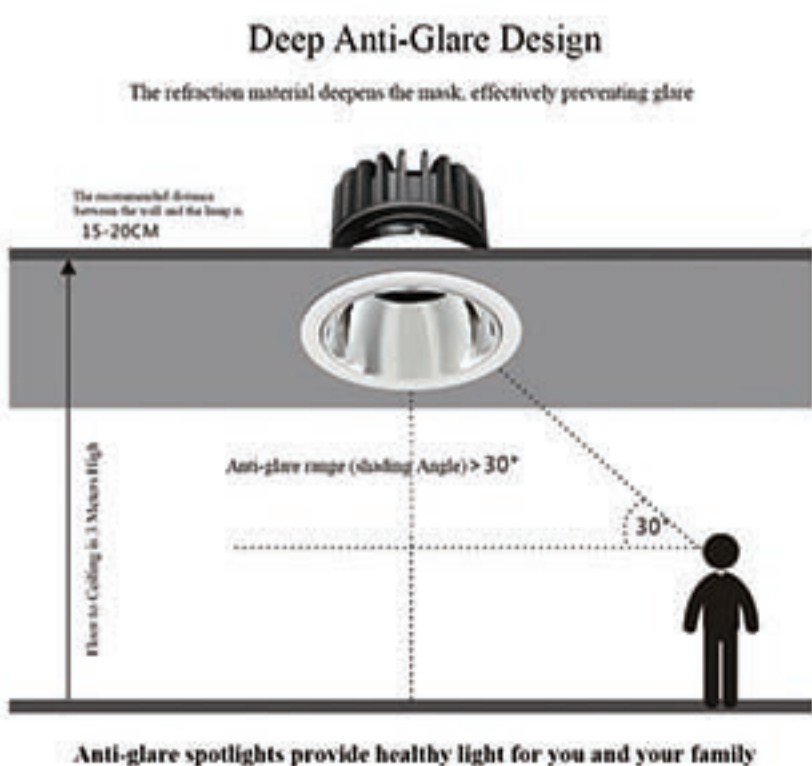

Model N.O.	Power	Product Size	Cutout Size	Reflector's Angle
UPW-COBTH-457	7W	Ø63*H69 MM	Ø55 MM	15° / 24° / 36° / 60°
UPW-COBTH-458	8W	Ø85*H64 MM	Ø75 MM	15° / 24° / 36° / 60°
UPW-COBTH-459	12W	Ø85*H74 MM	Ø75 MM	15° / 24° / 36° / 60°
UPW-COBTH-460	15W	Ø85*H89 MM	Ø75 MM	15° / 24° / 36° / 60°
UPW-COBTH-461	20W	Ø110*H83 MM	Ø95 MM	15° / 24° / 36° / 60°