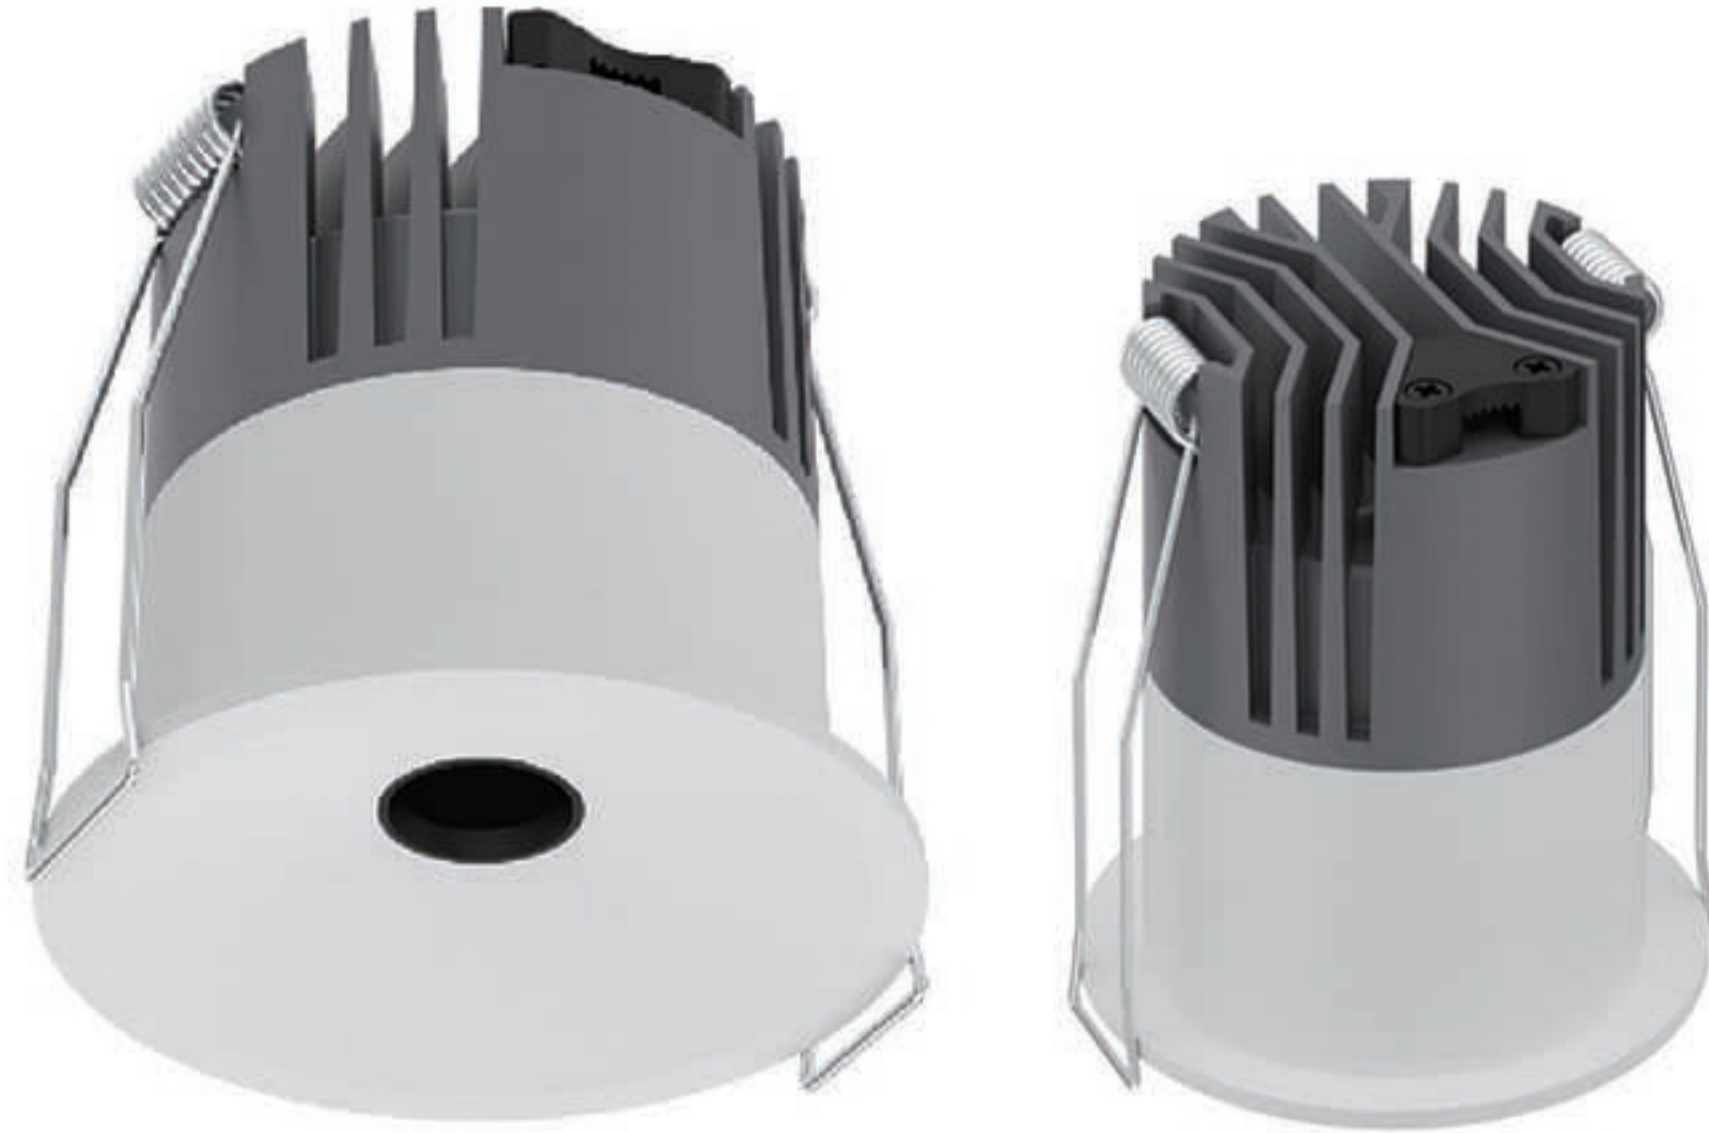

Model N.O.	Power	Product Size	Cut-out Size
UPW-COBTH-417	5W	Ø51*H70 MM	Ø45 MM
UPW-COBTH-418	7W	Ø62*H70 MM	Ø55 MM
UPW-COBTH-419	10W	Ø72*H70 MM	Ø65 MM
UPW-COBTH-420	12W	Ø82*H70 MM	Ø75 MM
Led's Brand	Bridgelux, CREE, Osram, Philips		
Warranty	5 Years	Material	Aluminum Alloy
Driver	Li-Fud, Euchips, Eeglerise, etc	Protect Grade	IP20
Input Voltage	220V-240VAC	Beam Angle Options	24° / 36°
Led's Color Options	2700K, 3000K, 4000K, 5000K, 5700K, 6500K		

Model N.O.	Power	Product Size	Cut-out Size
UPW-COBTH-049	12W	Ø83*H42 MM	Ø75 MM
UPW-COBTH-050	18W	Ø104*H44 MM	Ø95 MM
UPW-COBTH-051	24W	Ø134*H46 MM	Ø120 MM
Led's Brand	Bridgelux, CREE, Osram, Philips		
Warranty	5 Years	Material	Aluminum Alloy
Driver	Li-Fud, Euchips, Eeglerise, etc	Protect Grade	IP20
Input Voltage	220V-240VAC	Beam Angle Options	120°
Led's Color Options	2700K, 3000K, 4000K, 5000K, 5700K, 6500K