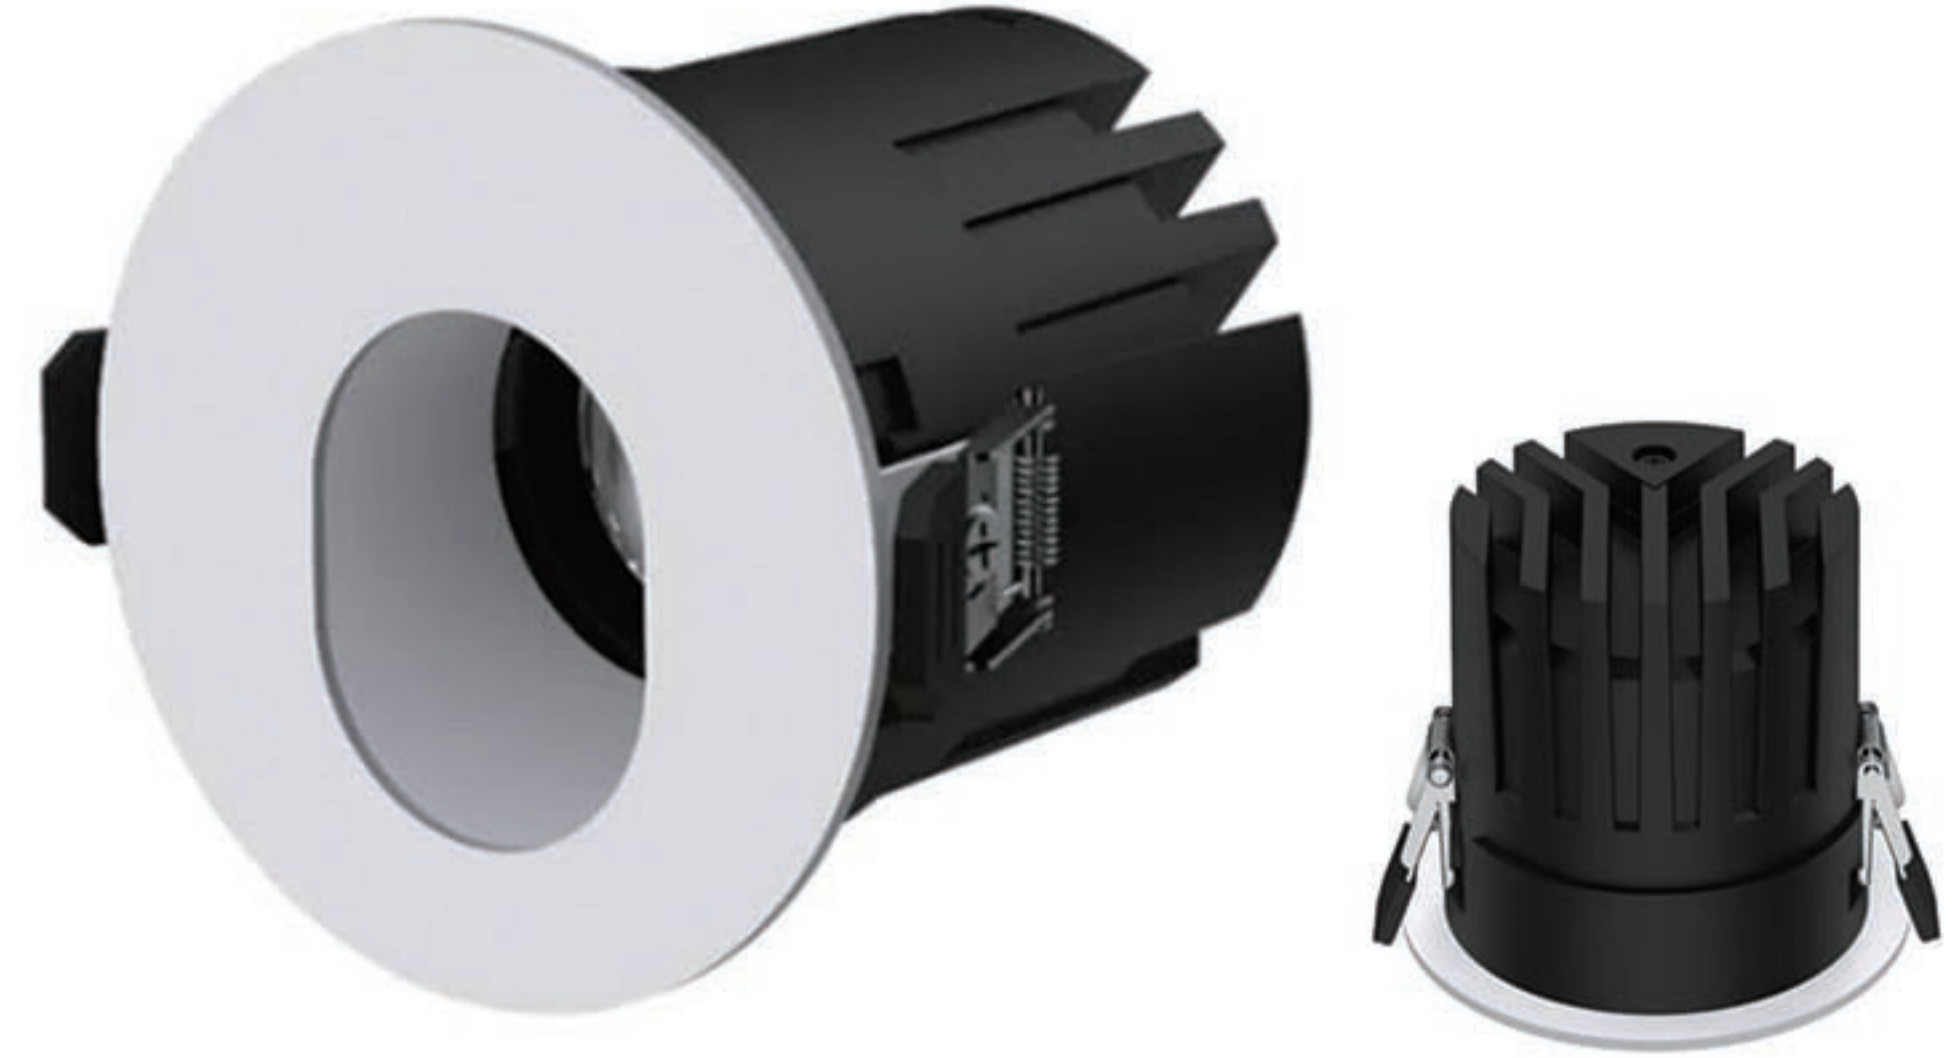

Model N.O.	Power	Product Size	Cut-out Size
UPW-COBTH-200	12W	Φ82*72 MM	Ø75 MM
UPW-COBTH-201	15W	Φ82*85 MM	Ø75 MM
Led's Brand	Bridgelux, CREE, Osram		
Warranty	5 Years	Material	Aluminum Alloy
Driver	Li-Fud, Euchips, Eeglerise, etc	Protect Grade	IP20
Input Voltage	220V-240VAC	Beam Angle Options	15°, 24°, 36°, 50°
Led's Color Options	2700K, 3000K, 4000K, 5000K, 5700K, 6500K		

Model N.O.	Power	Product Size	Cut-out Size
UPW-COBTH-202	12W	Φ82*72 MM	Ø75 MM
UPW-COBTH-203	15W	Φ82*85 MM	Ø75 MM
Led's Brand	Bridgelux, CREE, Osram		
Warranty	5 Years	Material	Aluminum Alloy
Driver	Li-Fud, Euchips, Eeglerise, etc	Protect Grade	IP20
Input Voltage	220V-240VAC	Beam Angle Options	15°, 24°, 36°, 50°
Led's Color Options	2700K, 3000K, 4000K, 5000K, 5700K, 6500K