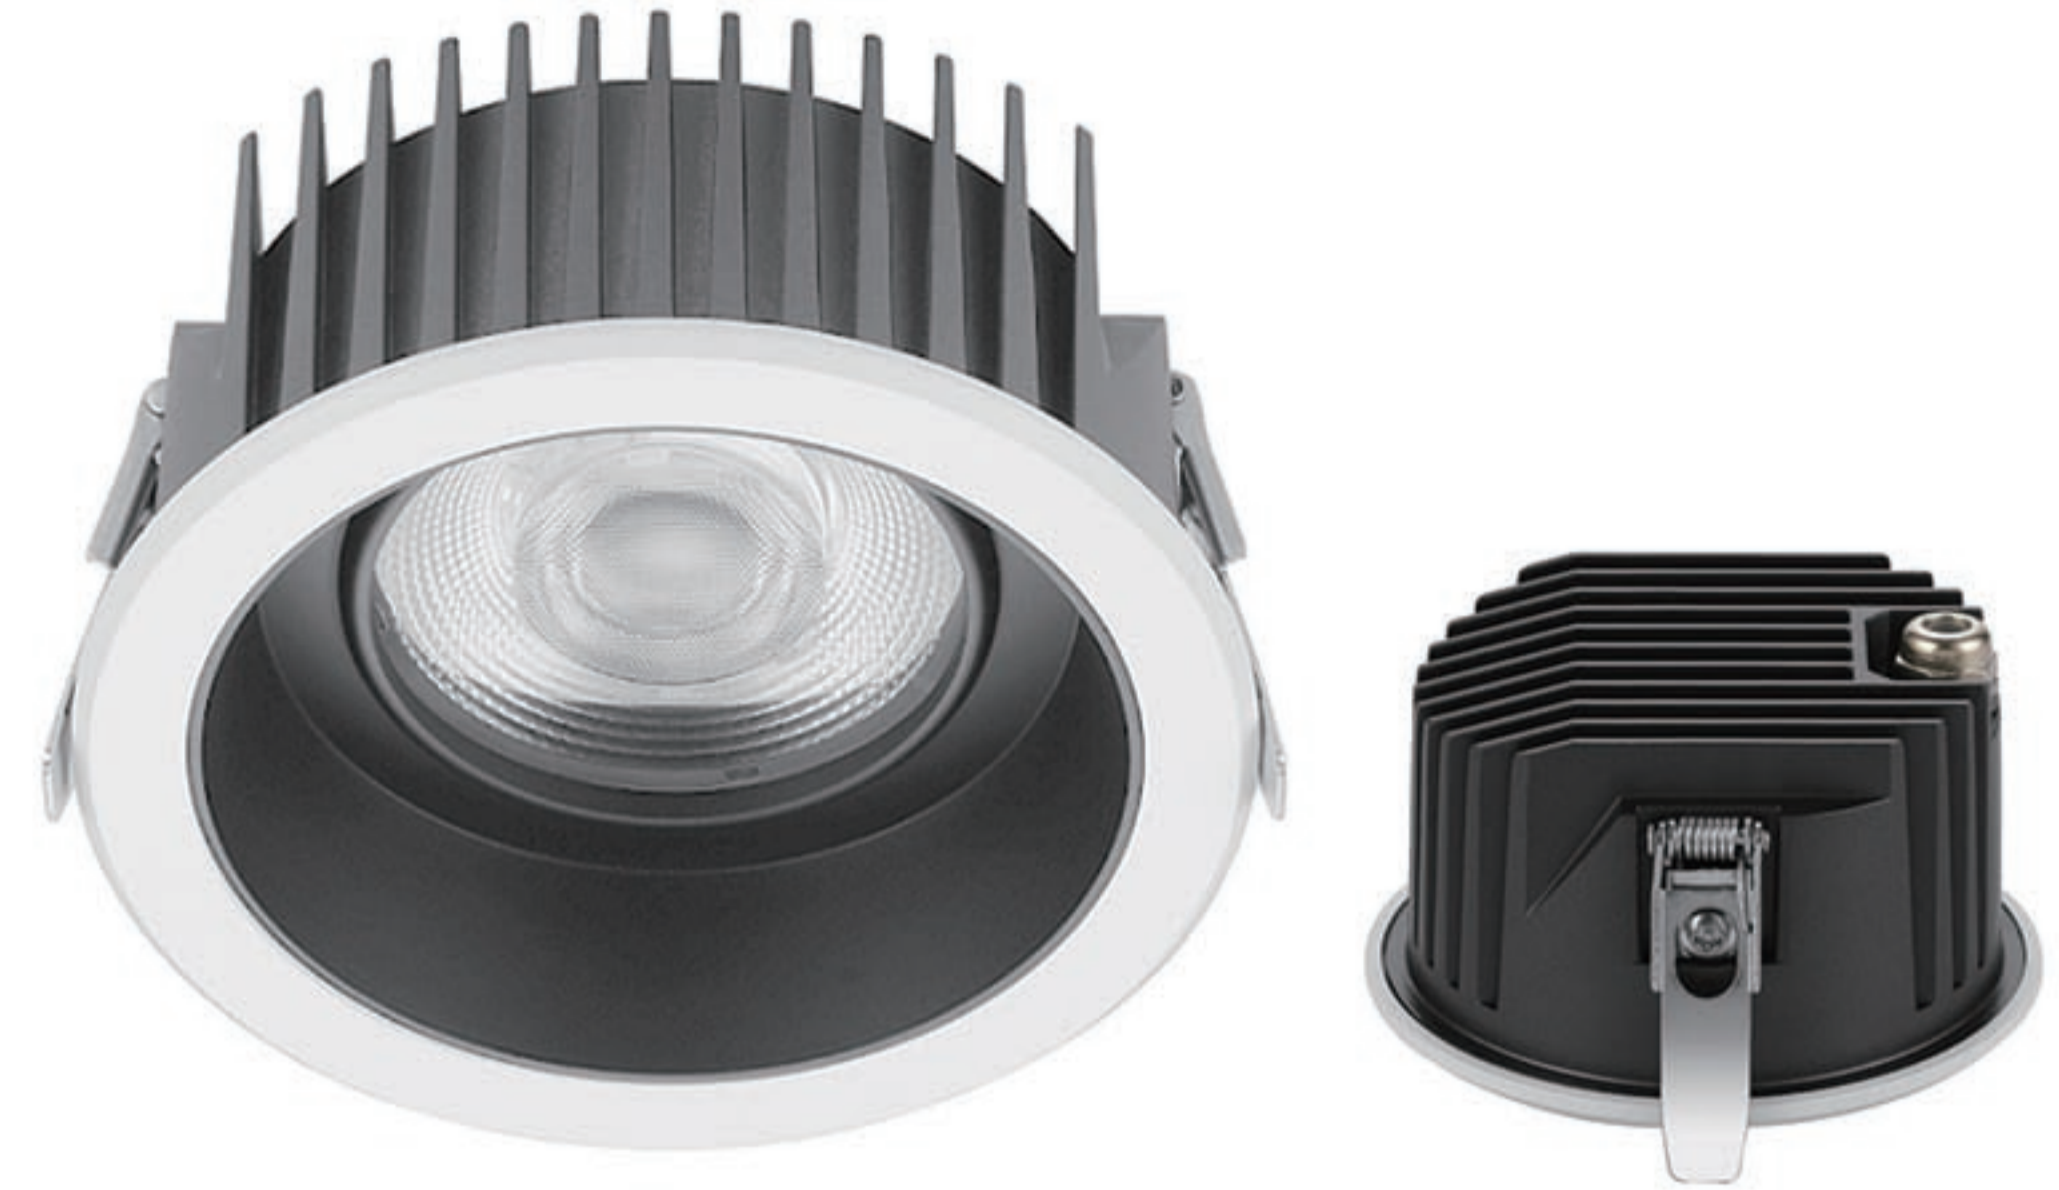

Model N.O.	Power	Product Size	Cut-out Size
UPW-COBTH-178	20-25W	Φ93*H105 MM	Ø80 MM
UPW-COBTH-179	30-35W	Φ105*H115 MM	Ø95 MM
UPW-COBTH-180	35-40W	Φ125*H130 MM	Ø110 MM
Led's Brand	Bridgelux, CREE, Osram, Philips		
Warranty	5 Years	Material	Aluminum Alloy
Driver	Li-Fud, Euchips, Eeplerise, etc	Protect Grade	IP20
Input Voltage	220V-240VAC	Beam Angle Options	15°, 24°, 36°
Led's Color Options	2700K, 3000K, 4000K, 5000K, 5700K, 6500K		

Model N.O.	Power	Product Size	Cut-out Size
UPW-COBTH-181	12W	Φ84*47 MM	Ø75 MM
UPW-COBTH-182	15W	Φ104*50 MM	Ø95 MM
UPW-COBTH-183	24W	Φ128*58 MM	Ø120 MM
Led's Brand	Bridgelux, CREE, Osram, Philips		
Warranty	5 Years	Material	Aluminum Alloy
Driver	Li-Fud, Euchips, Eeplerise, etc	Protect Grade	IP44
Input Voltage	220V-240VAC	Beam Angle Options	15°, 24°, 36°, 50°
Led's Color Options	2700K, 3000K, 4000K, 5000K, 5700K, 6500K