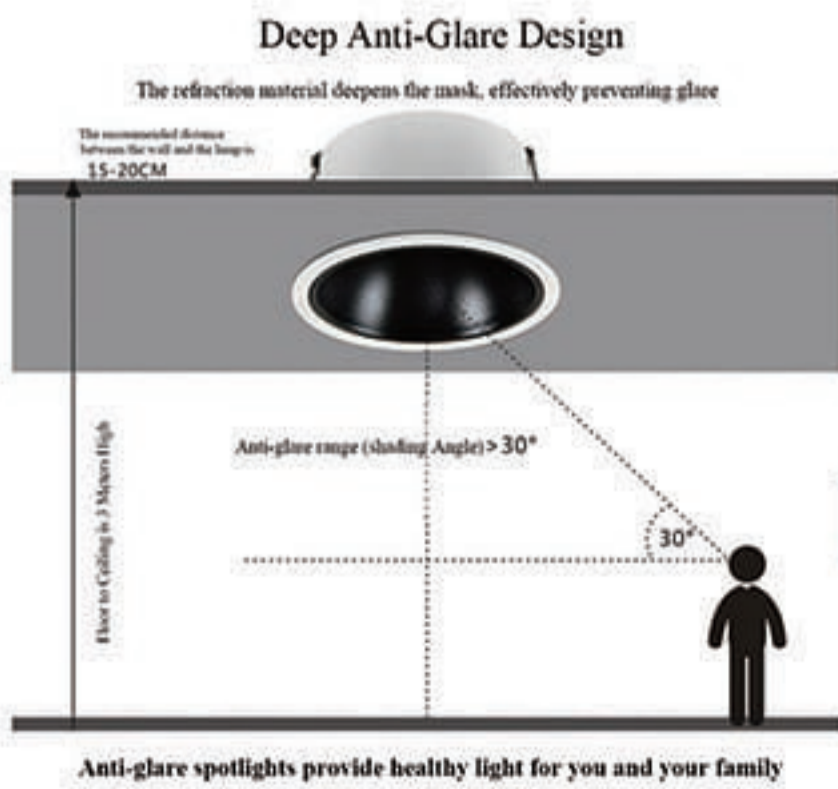

WW + CW

RGB + WW + CW

tuya® Wi-Fi

zigbee

Bluetooth™