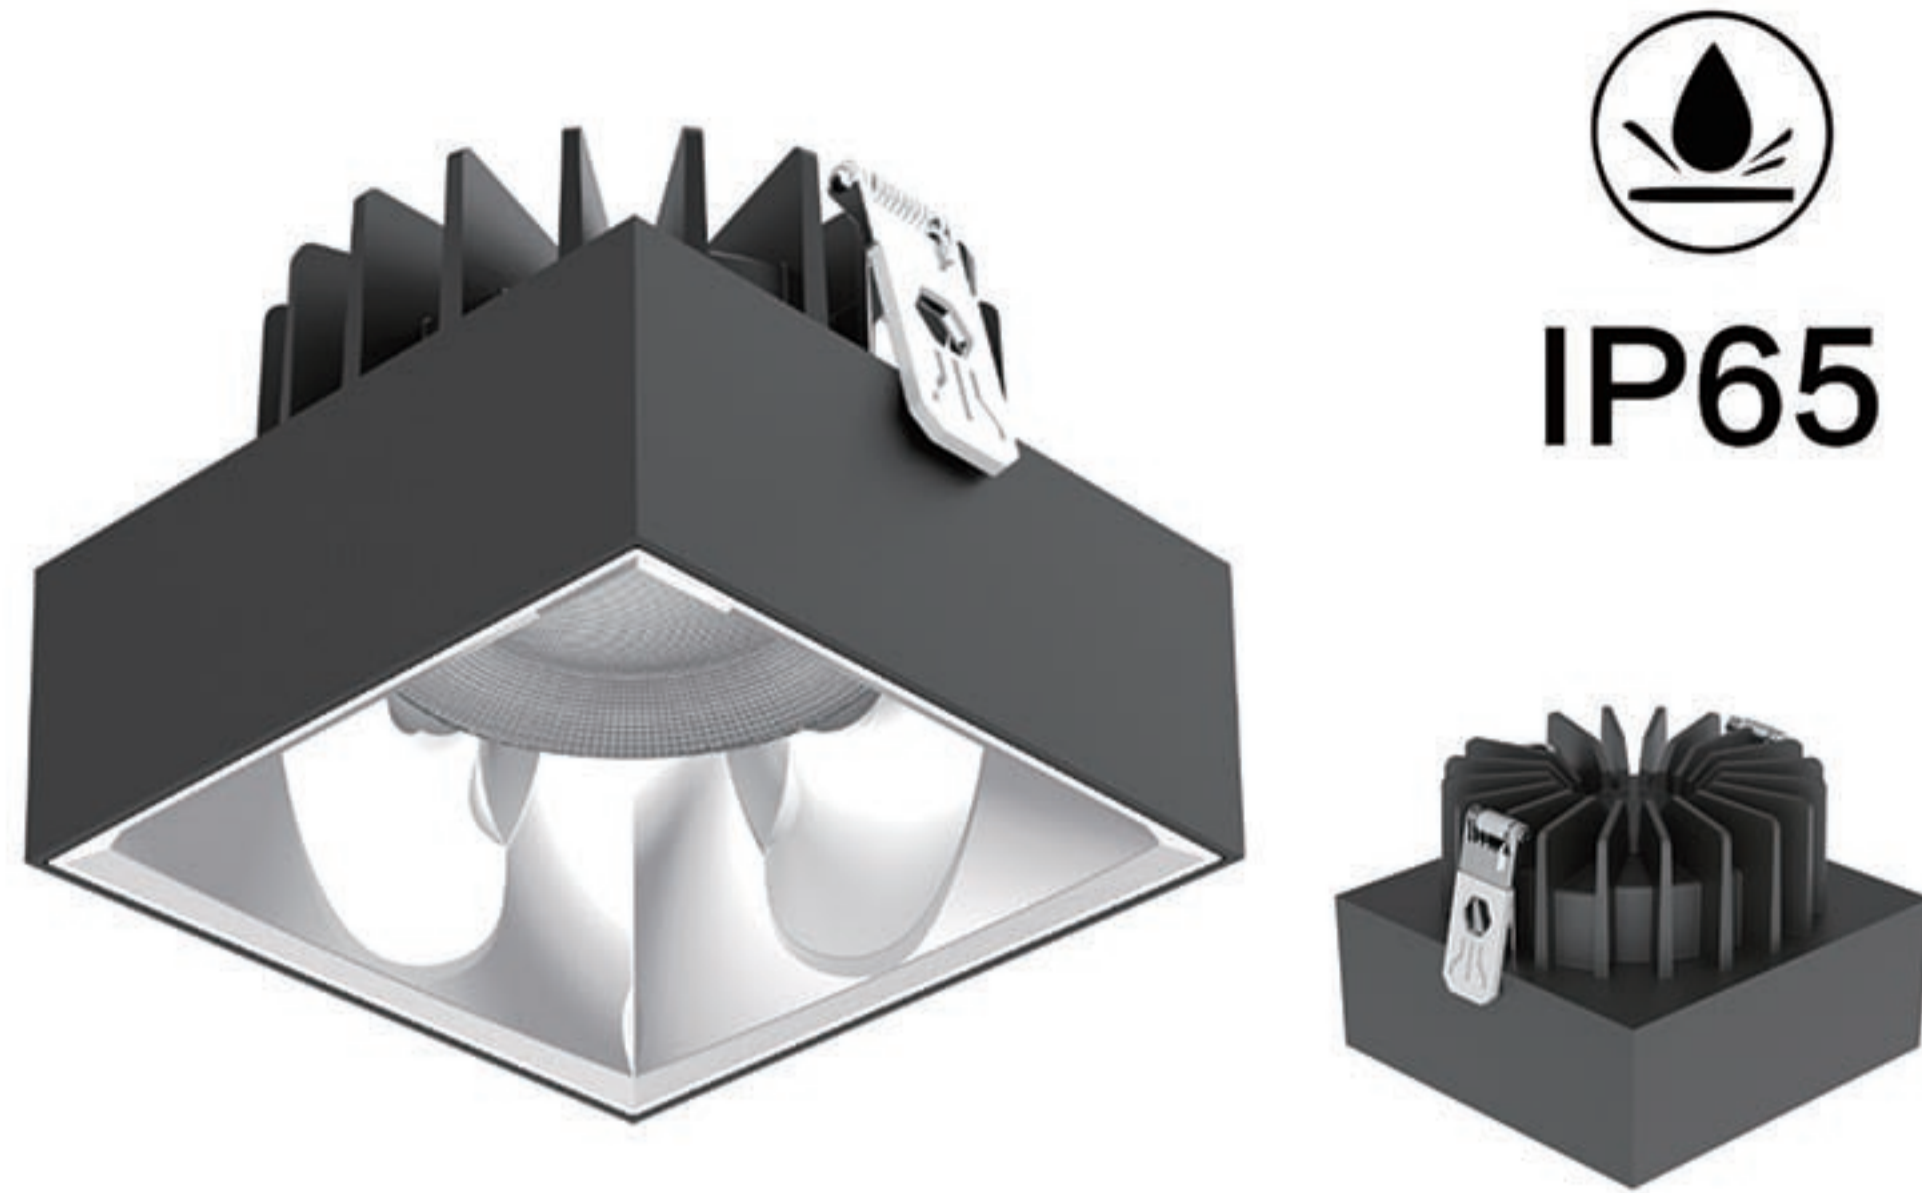

IP65

IP65

Model N.O.	Power	Product Size	Cut-out Size
UPW-COBTH-245	15W	L80*W80*H66 MM	Ø75 MM
UPW-COBTH-246	24W	L100*W100*H73 MM	Ø95 MM
UPW-COBTH-247	36W	L130*W130*H82 MM	Ø120 MM
Led's Brand	Bridgelux, CREE, Osram		
Warranty	5 Years	Material	Aluminum Alloy
Driver	Li-Fud, Euchips, Eeplerise, etc	Protect Grade	IP65
Input Voltage	220V-240VAC	Beam Angle Options	24°, 36°
Led's Color Options	2700K, 3000K, 4000K, 5000K, 5700K, 6500K		

Model N.O.	Power	Product Size	Cut-out Size
UPW-COBTH-248	15W	Ø80*H69 MM	Ø75 MM
UPW-COBTH-249	24W	Ø100*H73 MM	Ø95 MM
UPW-COBTH-250	36W	Ø130*H82 MM	Ø120 MM
Led's Brand	Bridgelux, CREE, Osram		
Warranty	5 Years	Material	Aluminum Alloy
Driver	Li-Fud, Euchips, Eeplerise, etc	Protect Grade	IP65
Input Voltage	220V-240VAC	Beam Angle Options	24°, 36°
Led's Color Options	2700K, 3000K, 4000K, 5000K, 5700K, 6500K