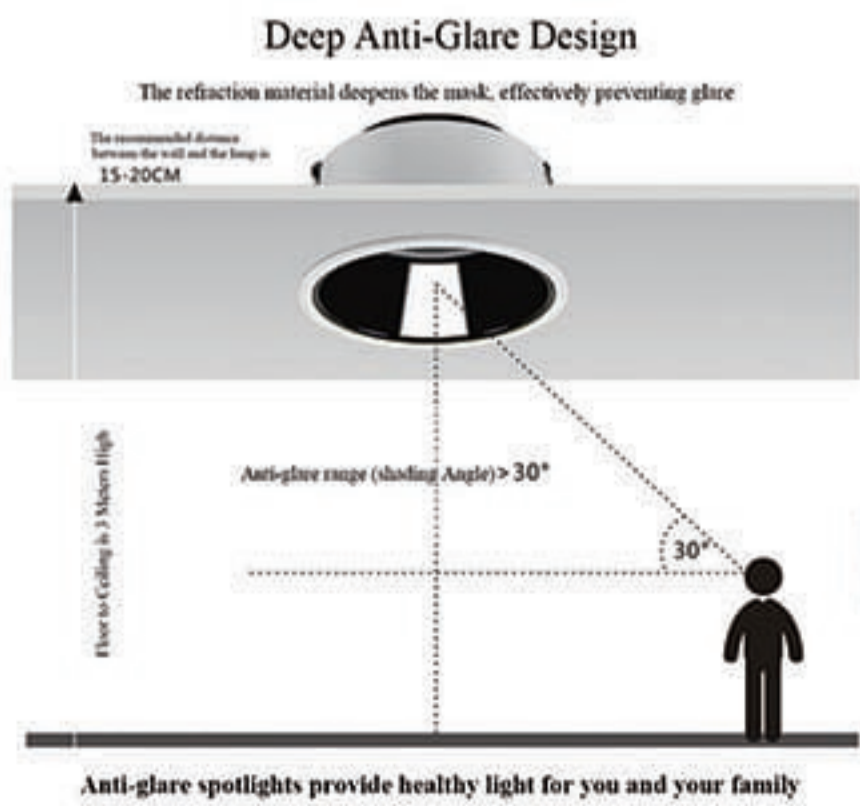

White+Silver

White

WW + CW

RGB + WW + CW