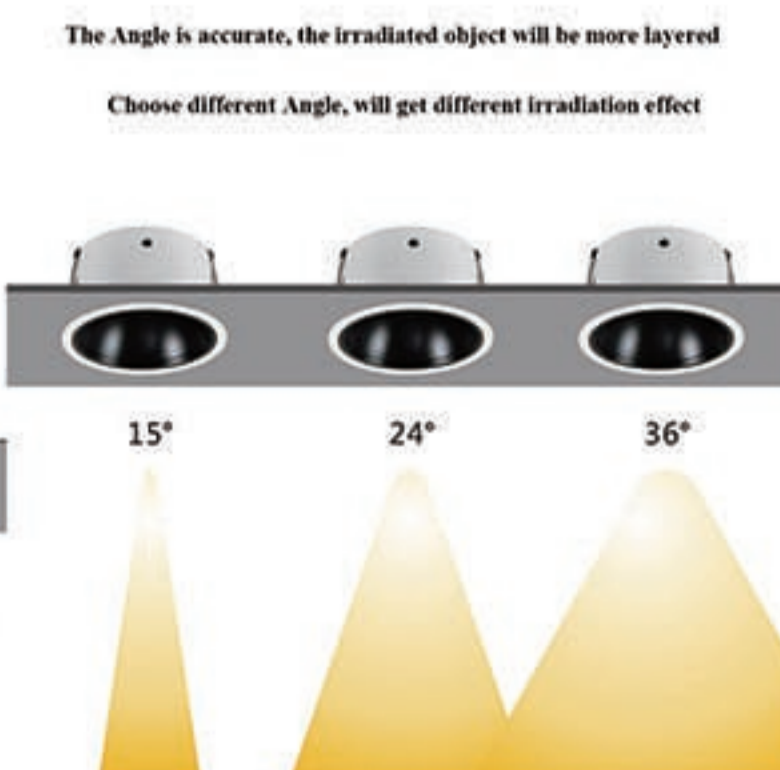

WW + CW

RGB + WW + CW

tuya® Wi-Fi

zigbee

Bluetooth™