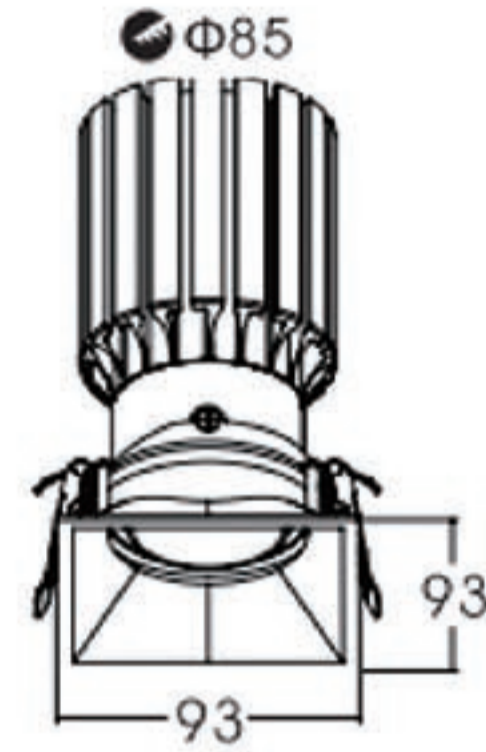

IP65

Model N.O.	Power	Product Size	Cut-out Size
UPW-COBTH-572	20W	L93*L93*H124 MM	Ø85 MM
UPW-COBTH-573	30W	L93*L93*H142 MM	Ø85 MM
UPW-COBTH-574	40W	L93*L93*H158 MM	Ø85 MM
Led's Brand	Bridgelux, CREE, Osram		
Warranty	5 Years	Material	Aluminum Alloy
Driver	Li-Fud, Euchips, Eeplerise, etc	Protect Grade	IP20
Input Voltage	220V-240VAC	Beam Angle Options	15°, 24°, 36°
Led's Color Options	2700K, 3000K, 4000K, 5000K, 5700K, 6500K		

Model N.O.	Power	Product Size	Cut-out Size
UPW-COBTH-575	12W	Ø100*H64 MM	Ø95 MM
UPW-COBTH-576	20W	Ø120*H68 MM	Ø115 MM
UPW-COBTH-577	30W	Ø165*H79 MM	Ø150 MM
UPW-COBTH-578	40W	Ø210*H86 MM	Ø200 MM
Led's Brand	Bridgelux, CREE, Osram		
Warranty	5 Years	Material	Aluminum Alloy
Driver	Li-Fud, Euchips, Eeplerise, etc	Protect Grade	IP65
Input Voltage	220V-240VAC	Beam Angle	50°, 60°, 80°
Led's Color Options	2700K, 3000K, 4000K, 5000K, 5700K, 6500K