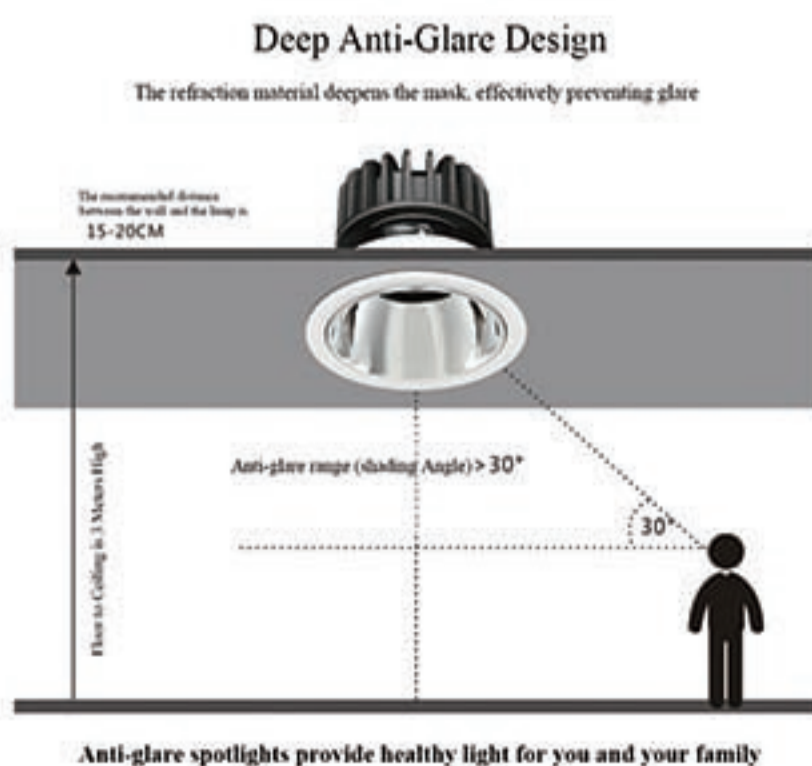

Model N.O.	Power	Product Size	Cutout Size	Reflector's Angle
UPW-COBTH-457	7W	Ø63*H69 MM	Ø55 MM	15° / 24° / 36° / 60°
UPW-COBTH-458	8W	Ø85*H64 MM	Ø75 MM	15° / 24° / 36° / 60°
UPW-COBTH-459	12W	Ø85*H74 MM	Ø75 MM	15° / 24° / 36° / 60°
UPW-COBTH-460	15W	Ø85*H89 MM	Ø75 MM	15° / 24° / 36° / 60°
UPW-COBTH-461	20W	Ø110*H83 MM	Ø95 MM	15° / 24° / 36° / 60°