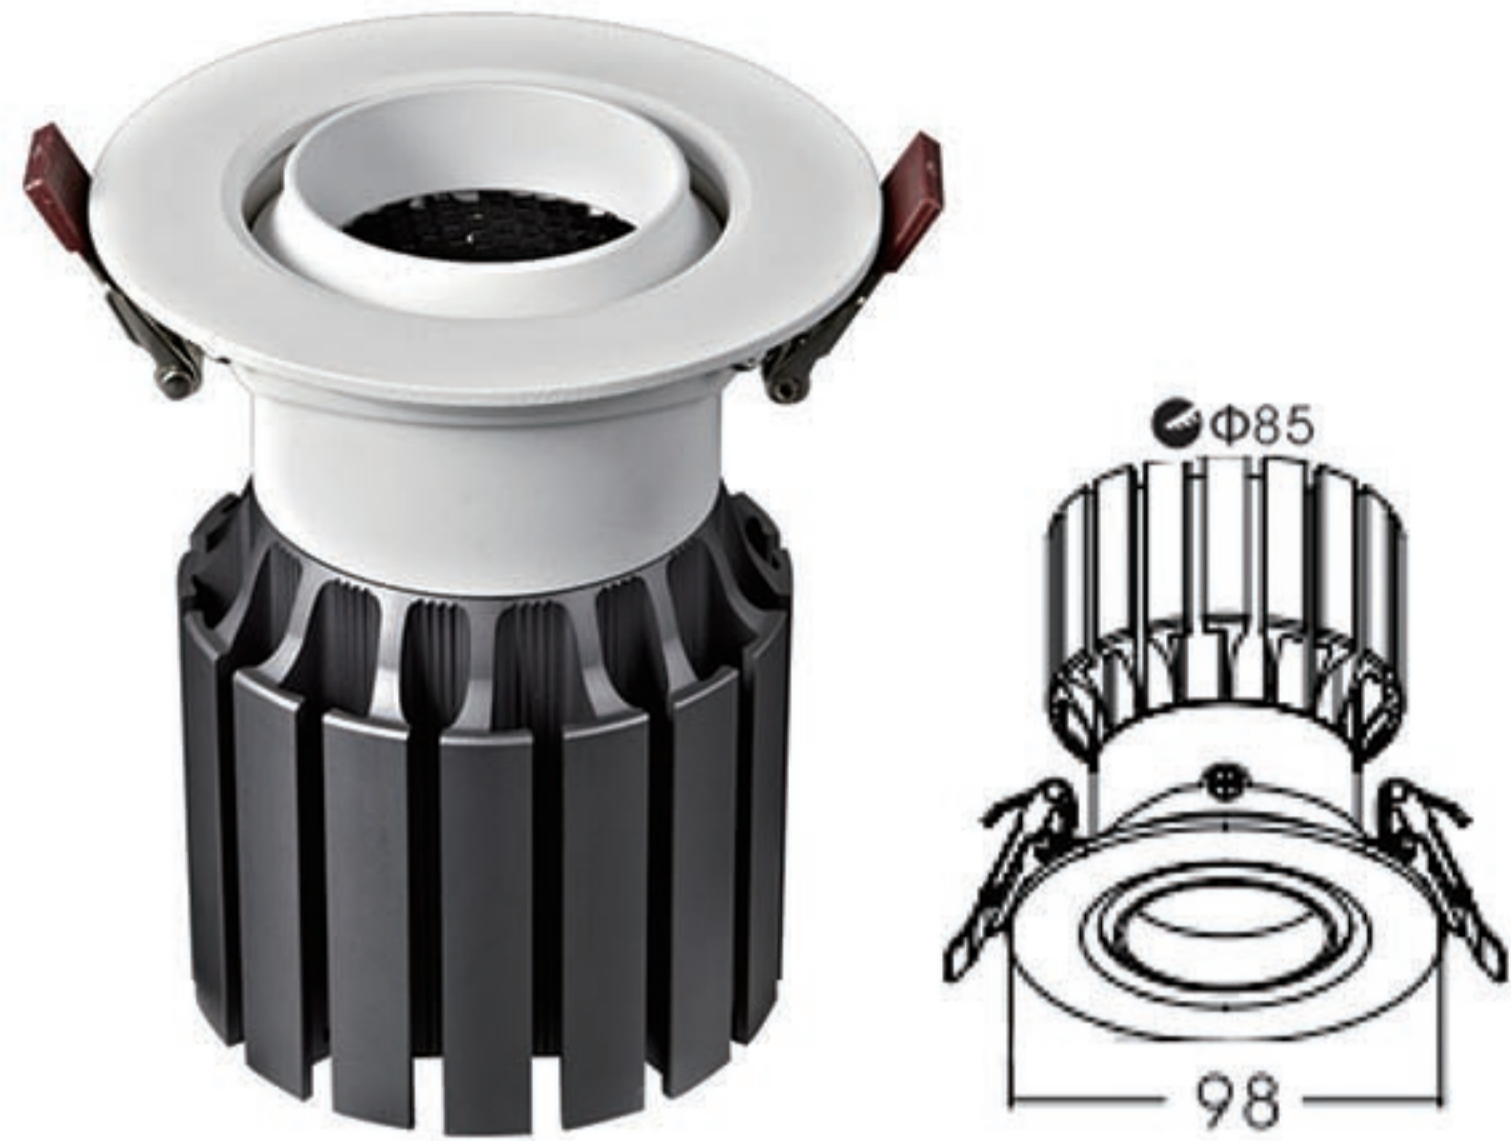

Model N.O.	Power	Product Size	Cut-out Size
UPW-COBTH-566	20W	Ø98*H99 MM	Ø85 MM
UPW-COBTH-567	30W	Ø98*H118 MM	Ø85 MM
UPW-COBTH-568	40W	Ø98*H132 MM	Ø85 MM
Led's Brand	Bridgelux, CREE, Osram		
Warranty	5 Years	Material	Aluminum Alloy
Driver	Li-Fud, Euchips, Eeqlerise, etc	Protect Grade	IP20
Input Voltage	220V-240VAC	Beam Angle Options	15°, 24°, 36°
Led's Color Options	2700K, 3000K, 4000K, 5000K, 5700K, 6500K		

Model N.O.	Power	Product Size	Cut-out Size
UPW-COBTH-569	20W	Ø92*H122 MM	Ø85 MM
UPW-COBTH-570	30W	Ø92*H140 MM	Ø85 MM
UPW-COBTH-571	40W	Ø92*H155 MM	Ø85 MM
Led's Brand	Bridgelux, CREE, Osram		
Warranty	5 Years	Material	Aluminum Alloy
Driver	Li-Fud, Euchips, Eeqlerise, etc	Protect Grade	IP20
Input Voltage	220V-240VAC	Beam Angle Options	15°, 24°, 36°
Led's Color Options	2700K, 3000K, 4000K, 5000K, 5700K, 6500K