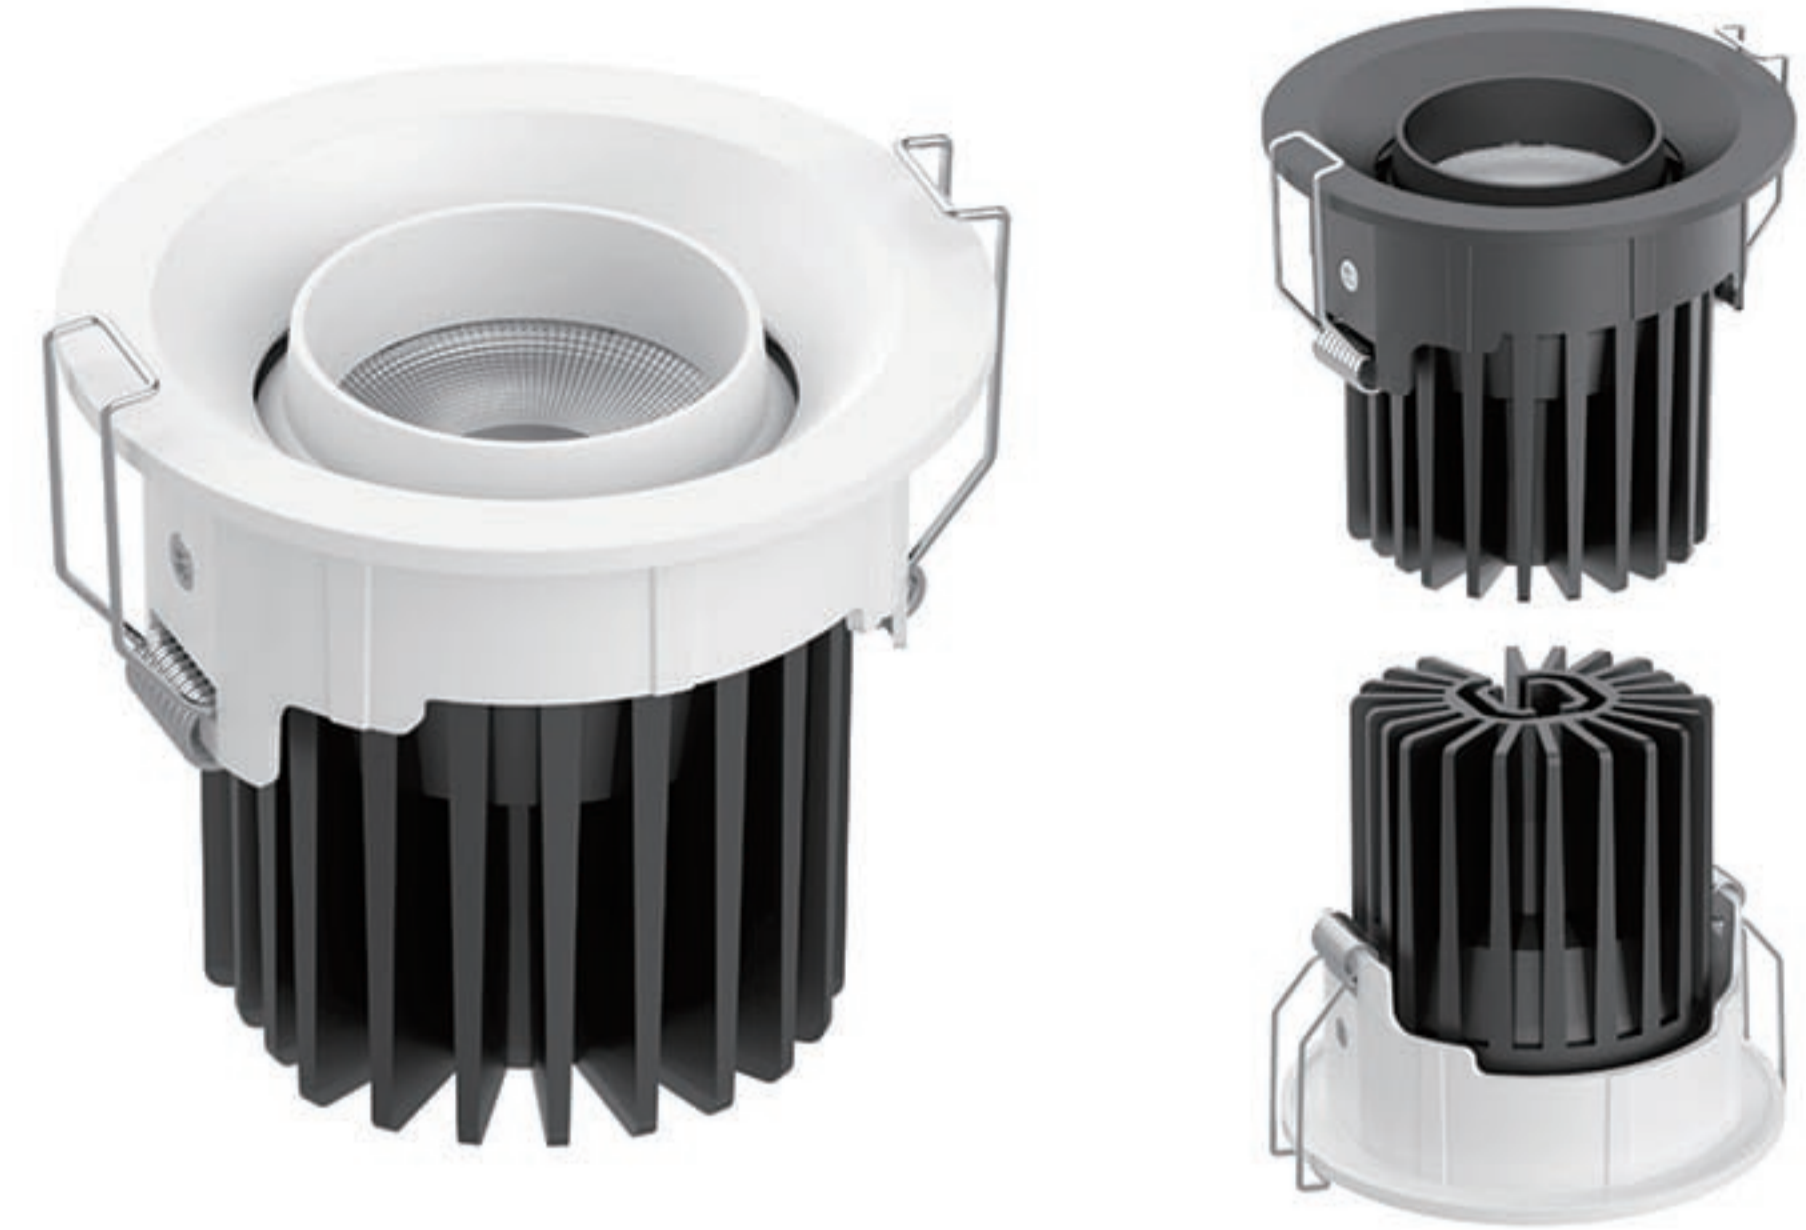

Model N.O.	Power	Product Size	Cut-out Size
UPW-COBTH-328	15W	Ø65*H65 MM	Ø55 MM
UPW-COBTH-329	20W	Ø87*H78 MM	Ø75 MM
UPW-COBTH-330	30W	Ø108*H93 MM	Ø95 MM
UPW-COBTH-331	40W	Ø139*H123 MM	Ø125 MM
UPW-COBTH-332	50W	Ø150*H143 MM	Ø140 MM
Led's Brand	Bridgelux, CREE, Osram		
Warranty	5 Years	Material	Aluminum Alloy
Driver	Li-Fud, Euchips, Eeqlerise, etc	Protect Grade	IP20
Input Voltage	220V-240VAC	Beam Angle	24°, 38°
Led's Color Options	2700K, 3000K, 4000K, 5000K, 5700K, 6500K		

Model N.O.	Power	Product Size	Cut-out Size
UPW-COBTH-263	12W	Φ88*H75 MM	Ø75 MM
UPW-COBTH-264	20W	Ø108*H93 MM	Ø95 MM
UPW-COBTH-265	30W	Φ118*H95 MM	Ø105 MM
Led's Brand	Bridgelux, CREE, Osram		
Warranty	5 Years	Material	Aluminum Alloy
Driver	Li-Fud, Euchips, Eeqlerise, etc	Protect Grade	IP20
Input Voltage	220V-240VAC	Beam Angle Options	15°, 24°, 36°, 50°
Led's Color Options	2700K, 3000K, 4000K, 5000K, 5700K, 6500K