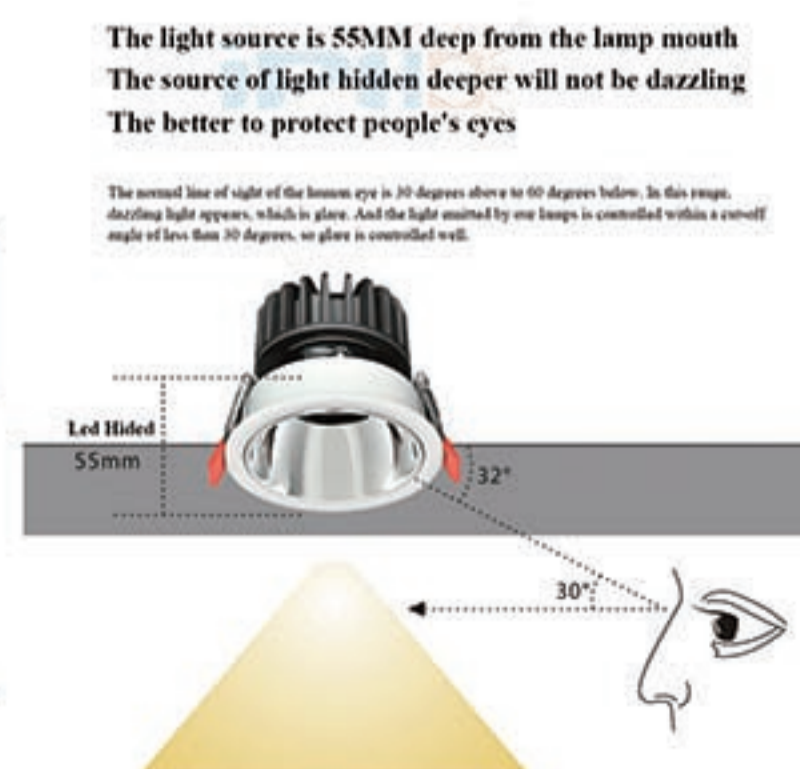

Model N.O.	Power	Product Size	Cutout Size	Reflector's Angle
UPW-COBTH-457	7W	Ø63*H69 MM	Ø55 MM	15° / 24° / 36° / 60°
UPW-COBTH-458	8W	Ø85*H64 MM	Ø75 MM	15° / 24° / 36° / 60°
UPW-COBTH-459	12W	Ø85*H74 MM	Ø75 MM	15° / 24° / 36° / 60°
UPW-COBTH-460	15W	Ø85*H89 MM	Ø75 MM	15° / 24° / 36° / 60°
UPW-COBTH-461	20W	Ø110*H83 MM	Ø95 MM	15° / 24° / 36° / 60°