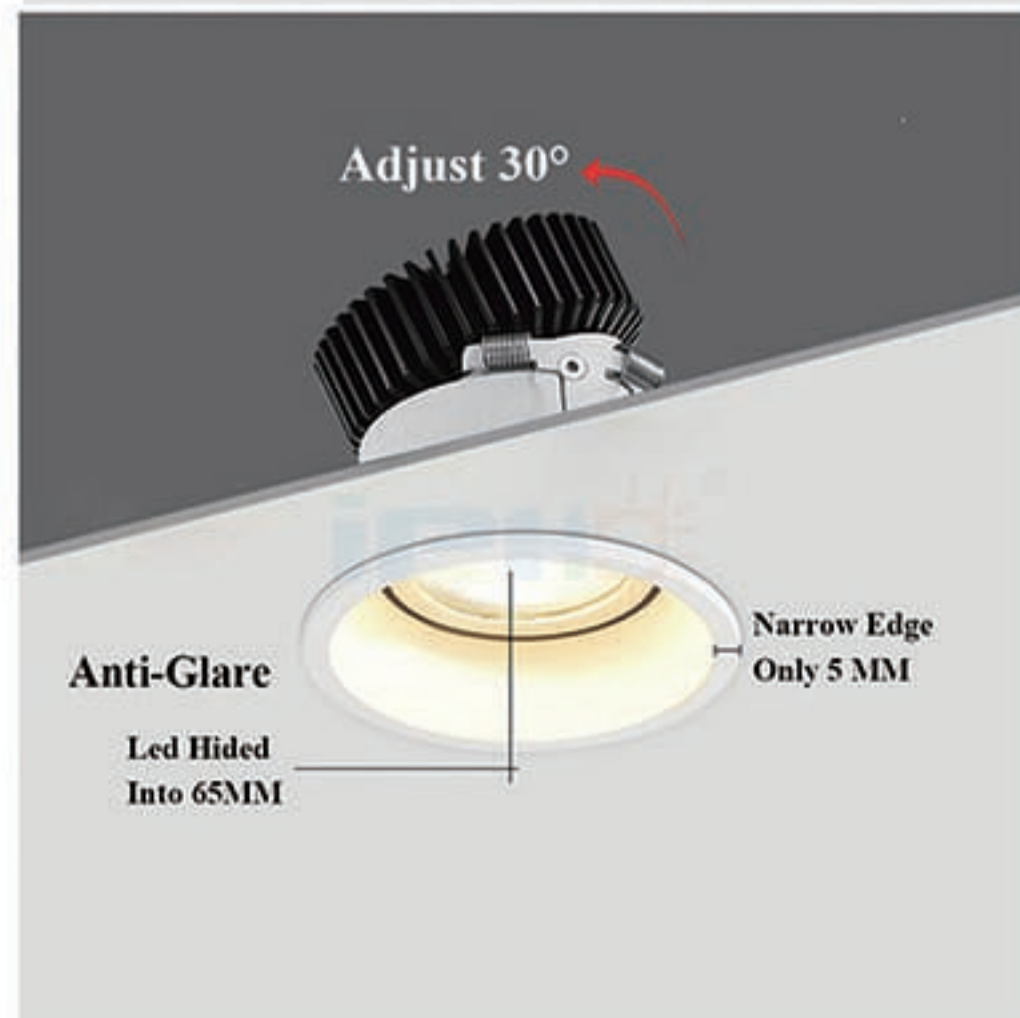

Model N.O.	Power	Inches	Product Size	Cutout Size	Reflector's Angle
UPW-COBTH-046	5W	2"	Ø65*H60 MM	Ø55 MM	18°
UPW-COBTH-047	7W-12W	2.5"	Ø85*H70 MM	Ø72 MM	28° / 36°
UPW-COBTH-048	18W-24W	3.5"	Ø105*H100 MM	Ø92 MM	24° / 38° / 45°