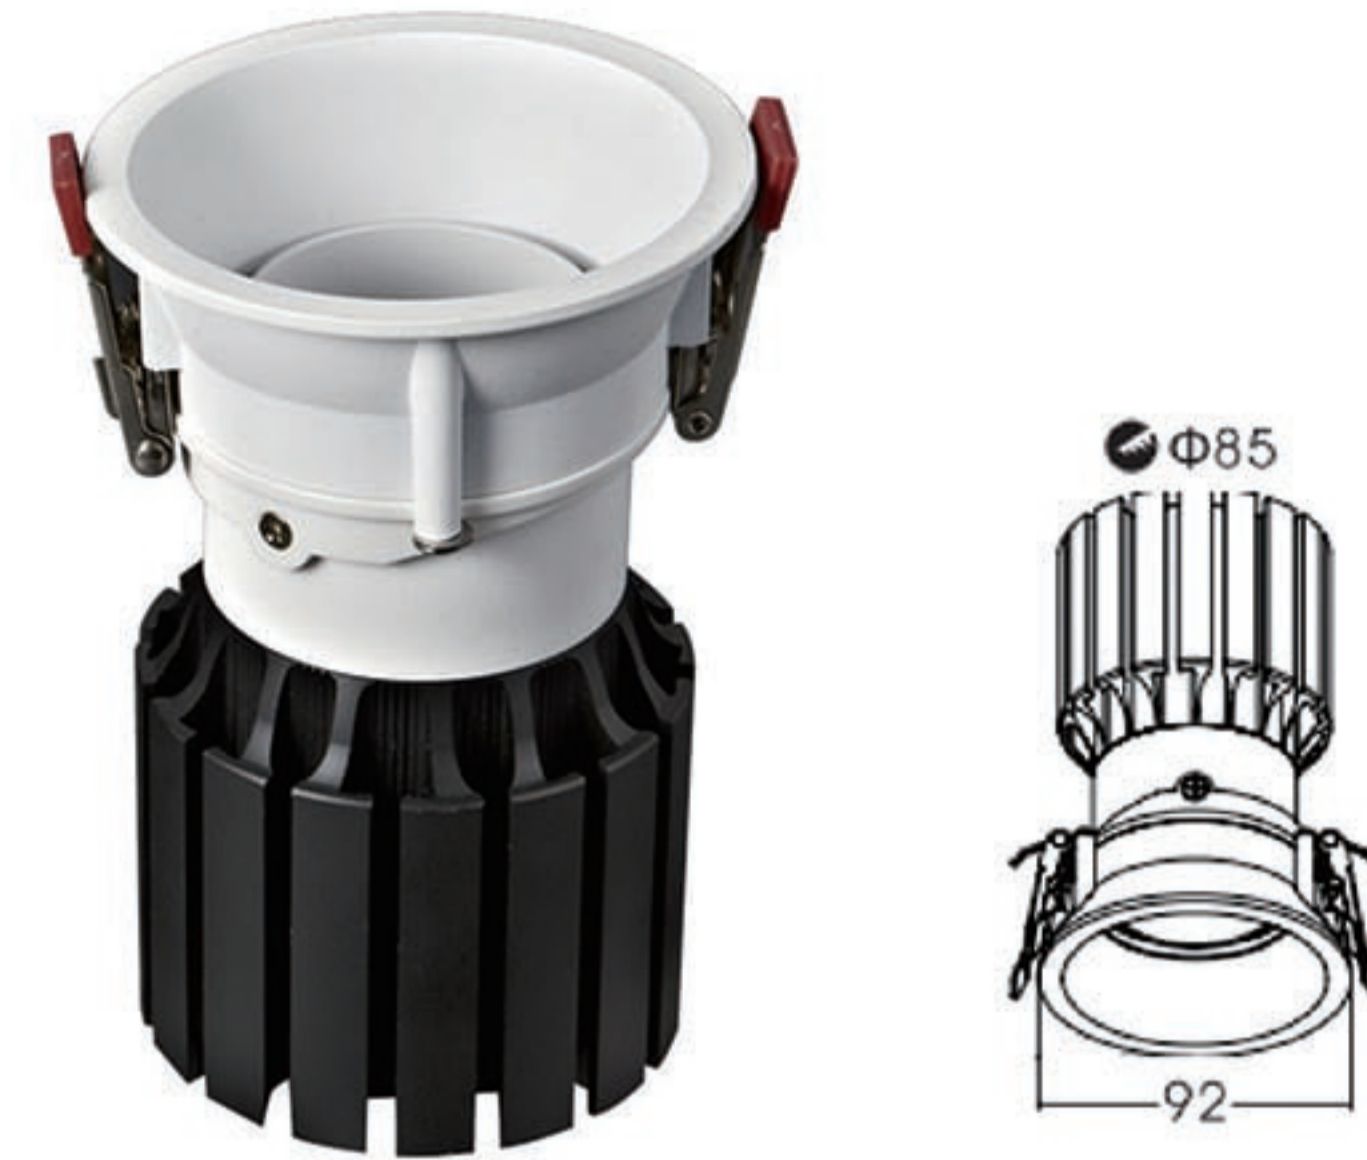

Model N.O.	Power	Product Size	Cut-out Size
UPW-COBTH-566	20W	Ø98*H99 MM	Ø85 MM
UPW-COBTH-567	30W	Ø98*H118 MM	Ø85 MM
UPW-COBTH-568	40W	Ø98*H132 MM	Ø85 MM
Led's Brand	Bridgelux, CREE, Osram		
Warranty	5 Years	Material	Aluminum Alloy
Driver	Li-Fud, Euchips, Eeqlerise, etc	Protect Grade	IP20
Input Voltage	220V-240VAC	Beam Angle Options	15°, 24°, 36°
Led's Color Options	2700K, 3000K, 4000K, 5000K, 5700K, 6500K		

Model N.O.	Power	Product Size	Cut-out Size
UPW-COBTH-569	20W	Ø92*H122 MM	Ø85 MM
UPW-COBTH-570	30W	Ø92*H140 MM	Ø85 MM
UPW-COBTH-571	40W	Ø92*H155 MM	Ø85 MM
Led's Brand	Bridgelux, CREE, Osram		
Warranty	5 Years	Material	Aluminum Alloy
Driver	Li-Fud, Euchips, Eeqlerise, etc	Protect Grade	IP20
Input Voltage	220V-240VAC	Beam Angle Options	15°, 24°, 36°
Led's Color Options	2700K, 3000K, 4000K, 5000K, 5700K, 6500K