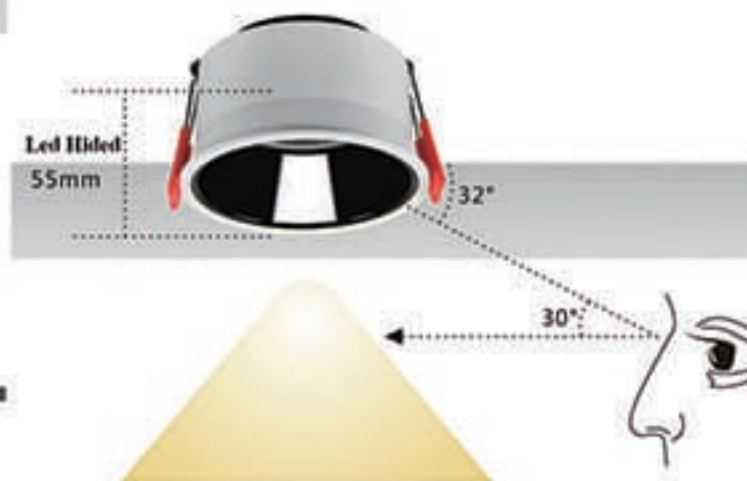

White+Black

White+Silver

White

The light source is 55MM deep from the lamp mouth
The source of light hidden deeper will not be dazzling
The better to protect people's eyes

The Angle is accurate, the irradiated object will be more layered
Choose different Angle, will get different irradiation effect

Model N.O.	Power	Inches	Product Size	Cutout Size	Reflector's Angle
UPW-COBTH-060	5W	2"	Ø61*H50 MM	Ø55 MM	15° / 24° / 36°
UPW-COBTH-061	7W	2.5"	Ø81*H50 MM	Ø75 MM	15° / 24° / 36°
UPW-COBTH-062	12W	3.5"	Ø101*H64 MM	Ø95 MM	15° / 24° / 36°