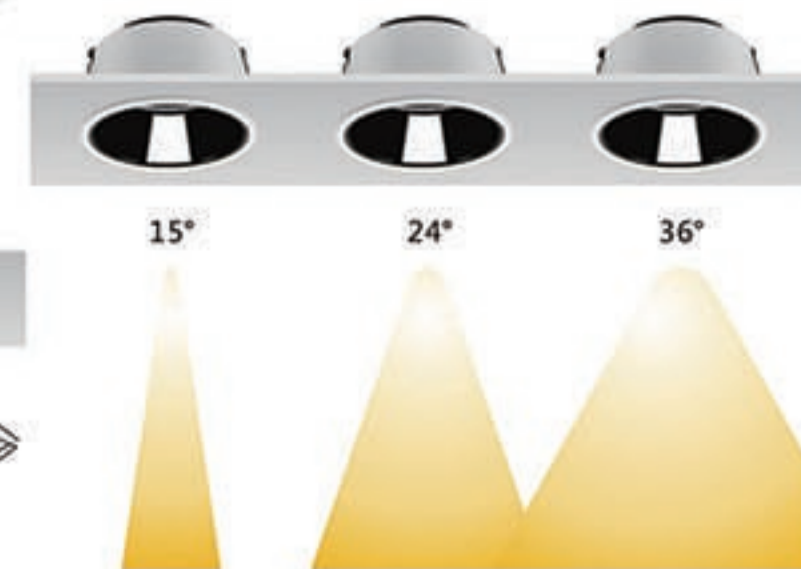

The Angle is accurate, the irradiated object will be more layered
Choose different Angle, will get different irradiation effect