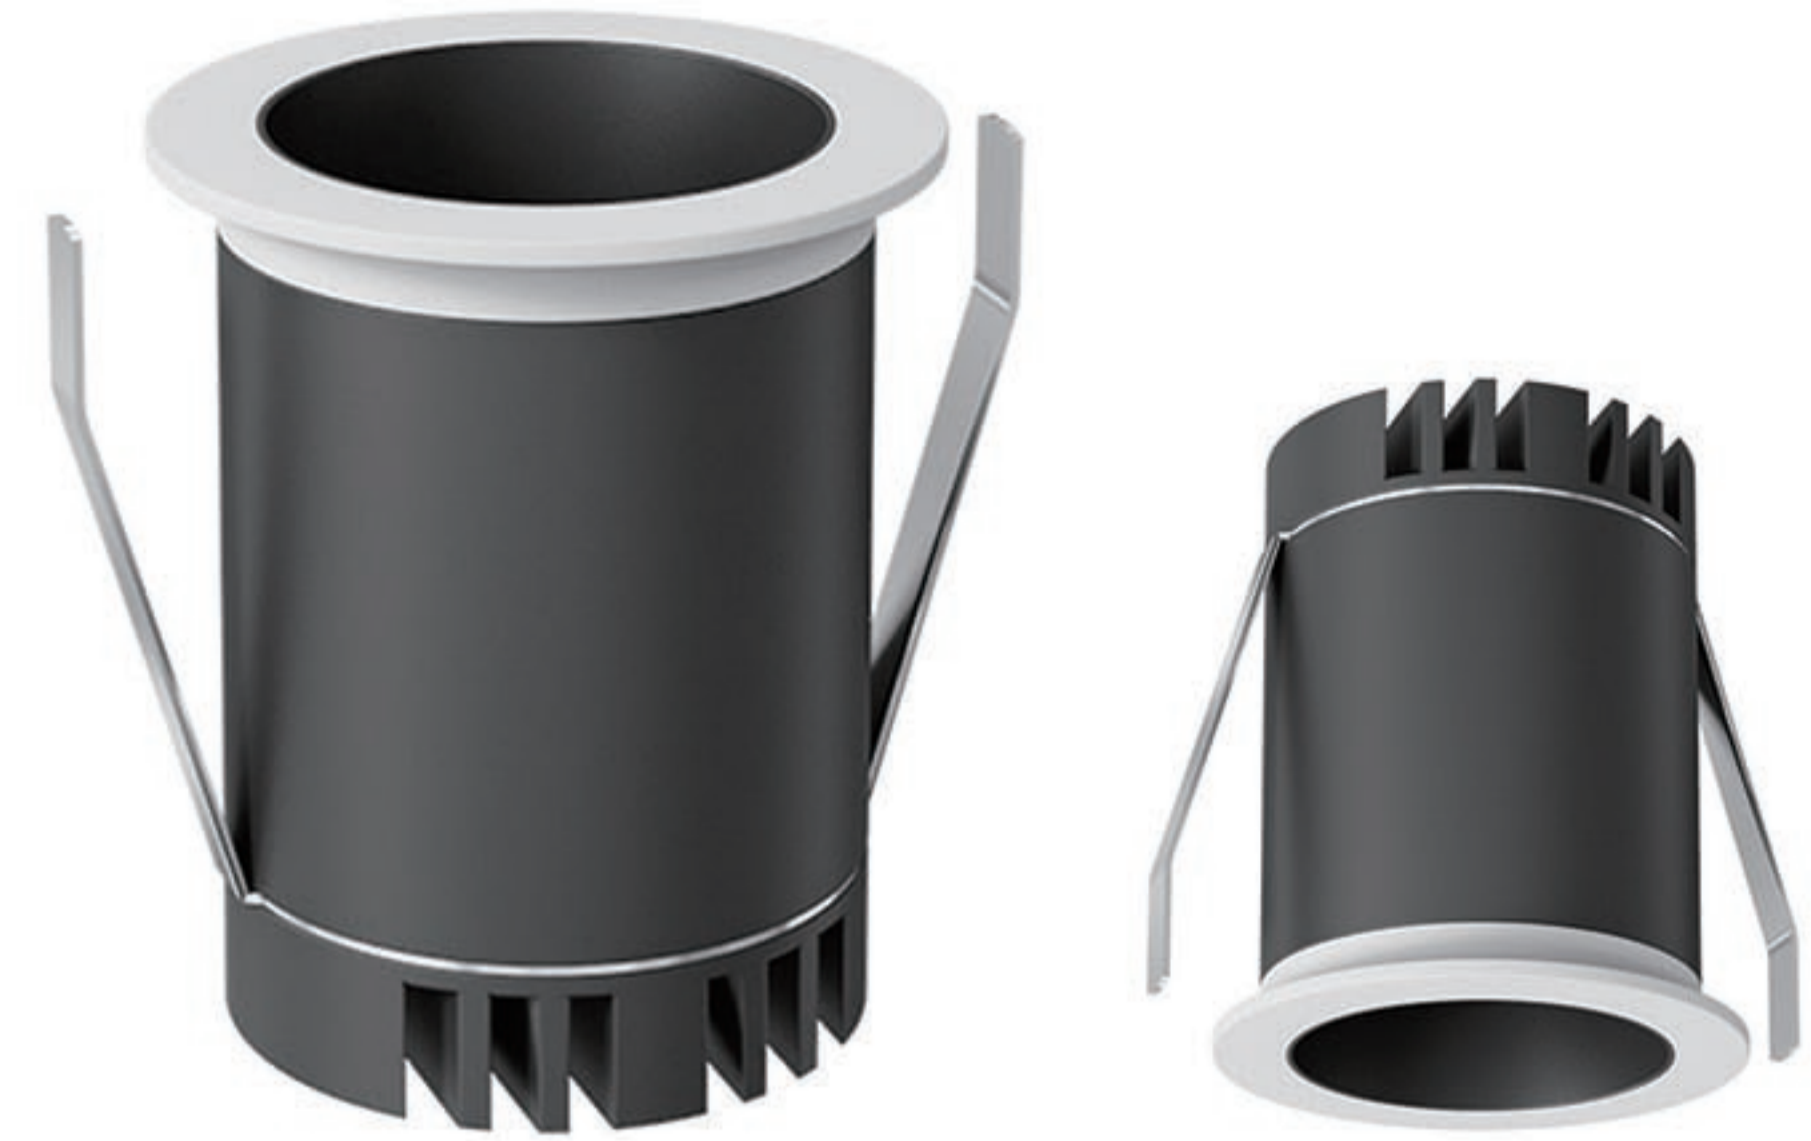

Model N.O.	Power	Product Size	Cut-out Size
UPW-COBTH-587	7W	Ø60*H74 MM	Ø40 MM
UPW-COBTH-588	10W	Ø70*H79 MM	Ø50 MM
UPW-COBTH-589	15W	Ø80*H80 MM	Ø60 MM
Led's Brand	Bridgelux, CREE, Osram		
Warranty	5 Years	Material	Aluminum Alloy
Driver	Li-Fud, Euchips, Eeqlerise, etc	Protect Grade	IP20
Input Voltage	220V-240VAC	Beam Angle Options	15°, 24°, 36°, 50°
Led's Color Options	2700K, 3000K, 4000K, 5000K, 5700K, 6500K		

Model N.O.	Power	Product Size	Cut-out Size
UPW-COBTH-590	3W	Ø38*H38 MM	Ø30 MM
UPW-COBTH-591	5W	Ø45*H50 MM	Ø40 MM
UPW-COBTH-592	7W	Ø57*H57 MM	Ø50 MM
UPW-COBTH-593	9W	Ø62*H67 MM	Ø55 MM
UPW-COBTH-594	12W	Ø68*H76 MM	Ø60 MM
Led's Brand	Bridgelux, CREE, Osram		
Warranty	5 Years	Material	Aluminum Alloy
Driver	Li-Fud, Euchips, Eeqlerise, etc	Protect Grade	IP20
Input Voltage	220V-240VAC	Beam Angle	15°, 24°, 36°
Led's Color Options	2700K, 3000K, 4000K, 5000K, 5700K, 6500K