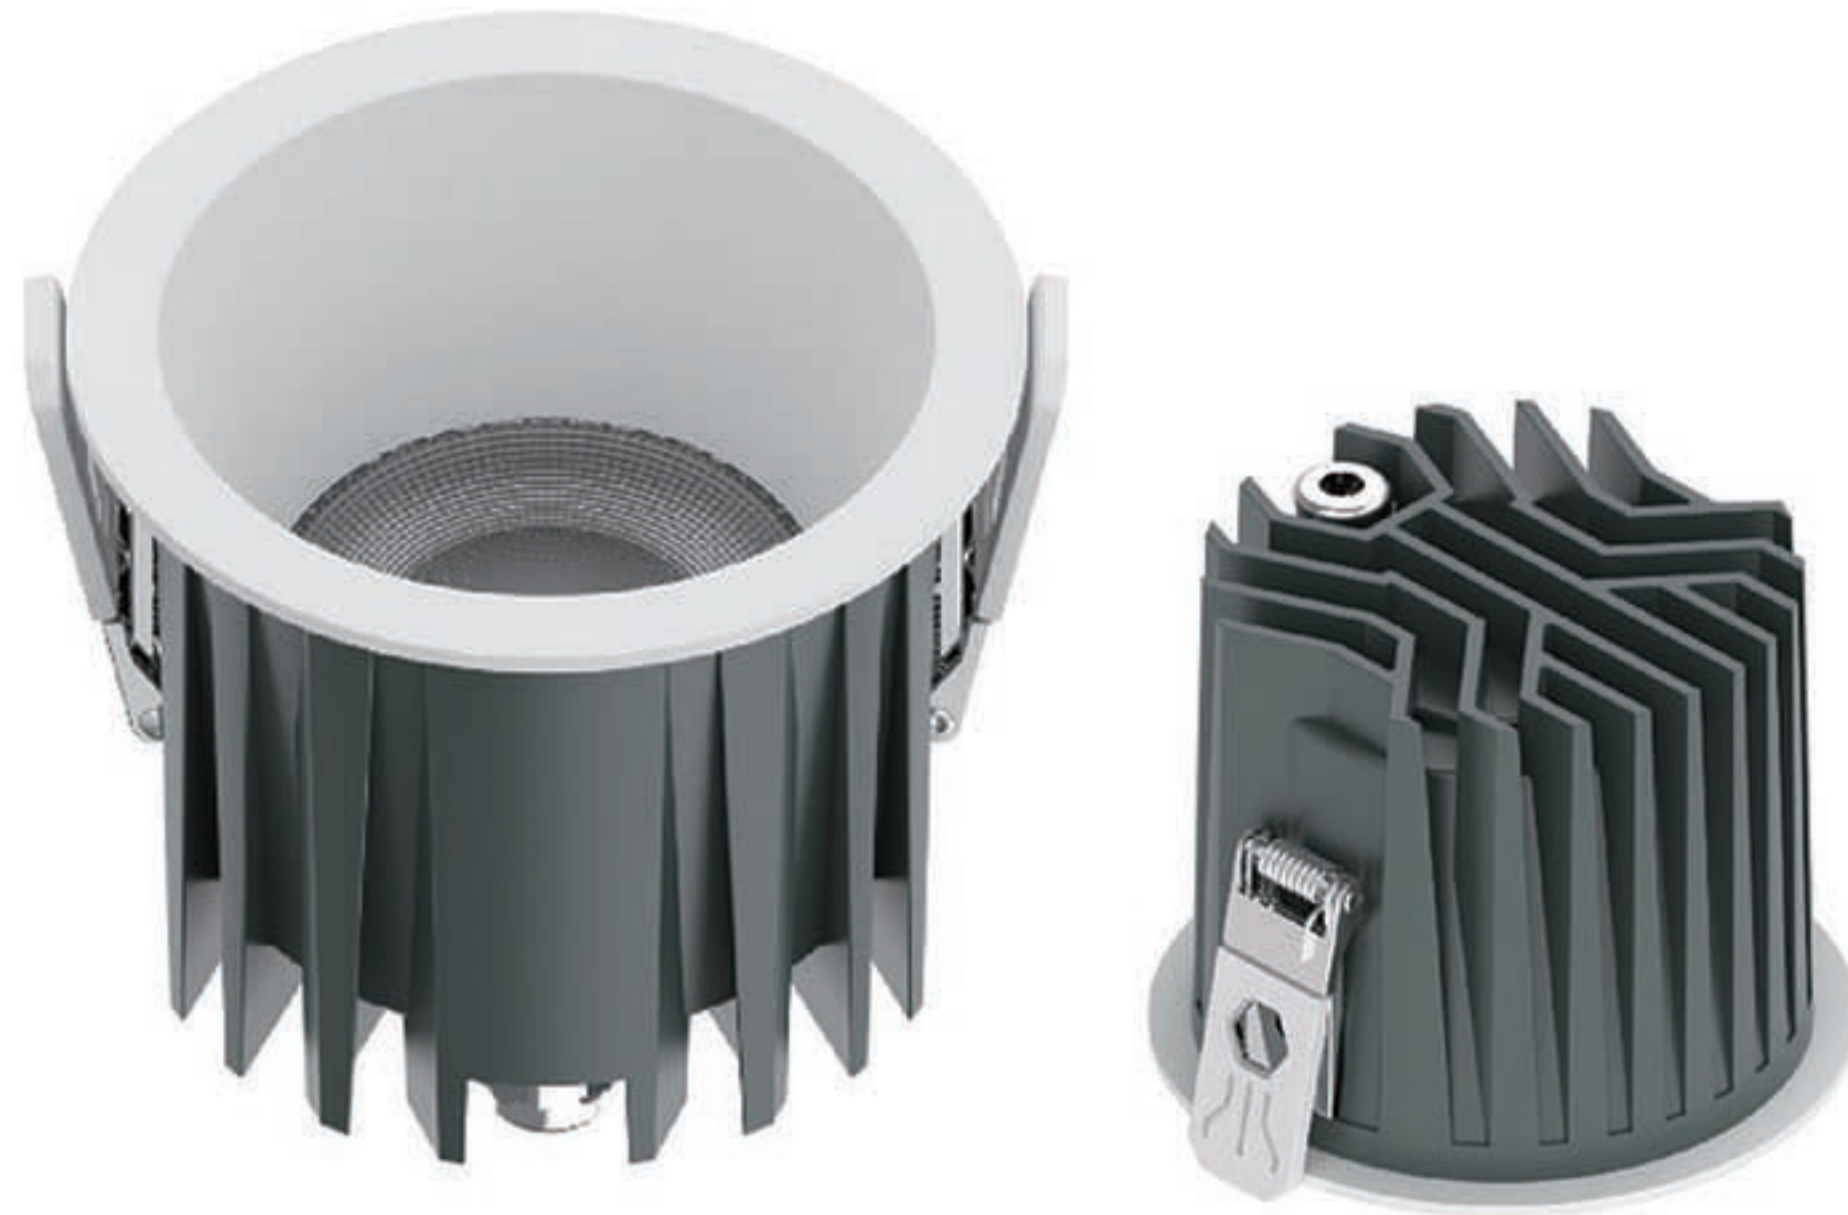

Model N.O.	Power	Product Size	Cut-out Size
UPW-COBTH-462	15W	Ø83*H65 MM	Ø75 MM
UPW-COBTH-463	20W	Ø103*H70 MM	Ø95 MM
UPW-COBTH-464	30W	Ø132*H75 MM	Ø120 MM
UPW-COBTH-465	40W	Ø160*H80 MM	Ø145 MM
UPW-COBTH-466	50W	Ø180*H85 MM	Ø165 MM
Led's Brand	Bridgelux, CREE, Osram, Philips		
Warranty	5 Years	Material	Aluminum Alloy
Driver	Li-Fud, Euchips, Eeclerise, etc	Protect Grade	IP54
Input Voltage	220V-240VAC	Beam Angle	24° / 36°
Led's Color Options	2700K, 3000K, 4000K, 5000K, 5700K, 6500K		

Model N.O.	Power	Product Size	Cut-out Size
UPW-COBTH-025	15W	Ø82*H95 MM	Ø75 MM
UPW-COBTH-026	30W	Ø104*H120 MM	Ø95 MM
UPW-COBTH-027	35W	Ø120*H125 MM	Ø105 MM
UPW-COBTH-028	40W	Ø130*H132 MM	Ø115 MM
Led's Brand	Bridgelux, CREE, Osram, Philips		
Warranty	5 Years	Material	Aluminum Alloy
Driver	Li-Fud, Euchips, Eeclerise, etc	Protect Grade	IP20
Input Voltage	220V-240VAC	Beam Angle Options	15° / 24° / 36° / 55°
Led's Color Options	2700K, 3000K, 4000K, 5000K, 5700K, 6500K