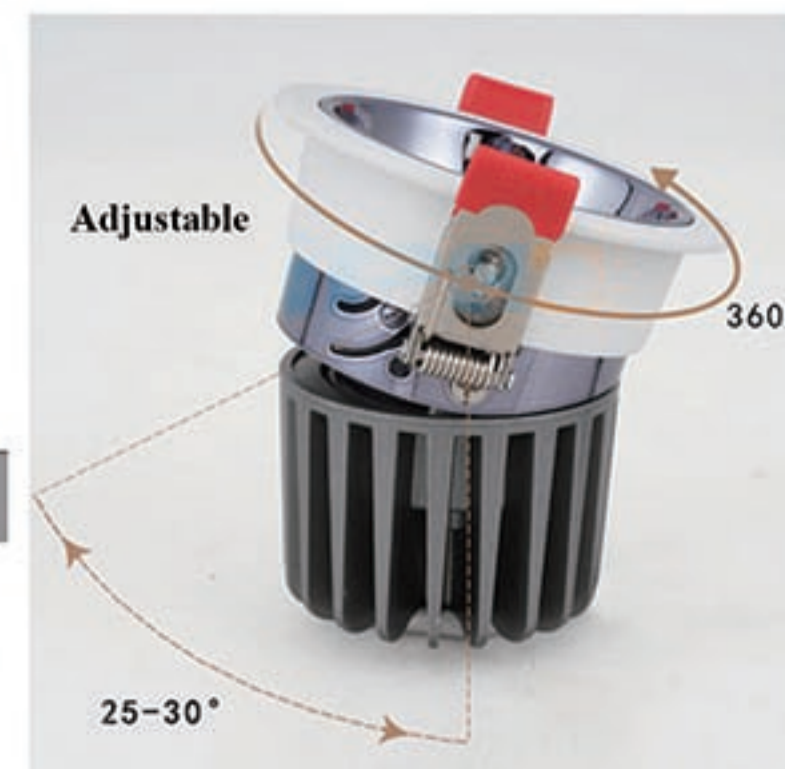

Model N.O.	Power	Product Size	Cutout Size	Reflector's Angle
UPW-COBTH-457	7W	Ø63*H69 MM	Ø55 MM	15° / 24° / 36° / 60°
UPW-COBTH-458	8W	Ø85*H64 MM	Ø75 MM	15° / 24° / 36° / 60°
UPW-COBTH-459	12W	Ø85*H74 MM	Ø75 MM	15° / 24° / 36° / 60°
UPW-COBTH-460	15W	Ø85*H89 MM	Ø75 MM	15° / 24° / 36° / 60°
UPW-COBTH-461	20W	Ø110*H83 MM	Ø95 MM	15° / 24° / 36° / 60°