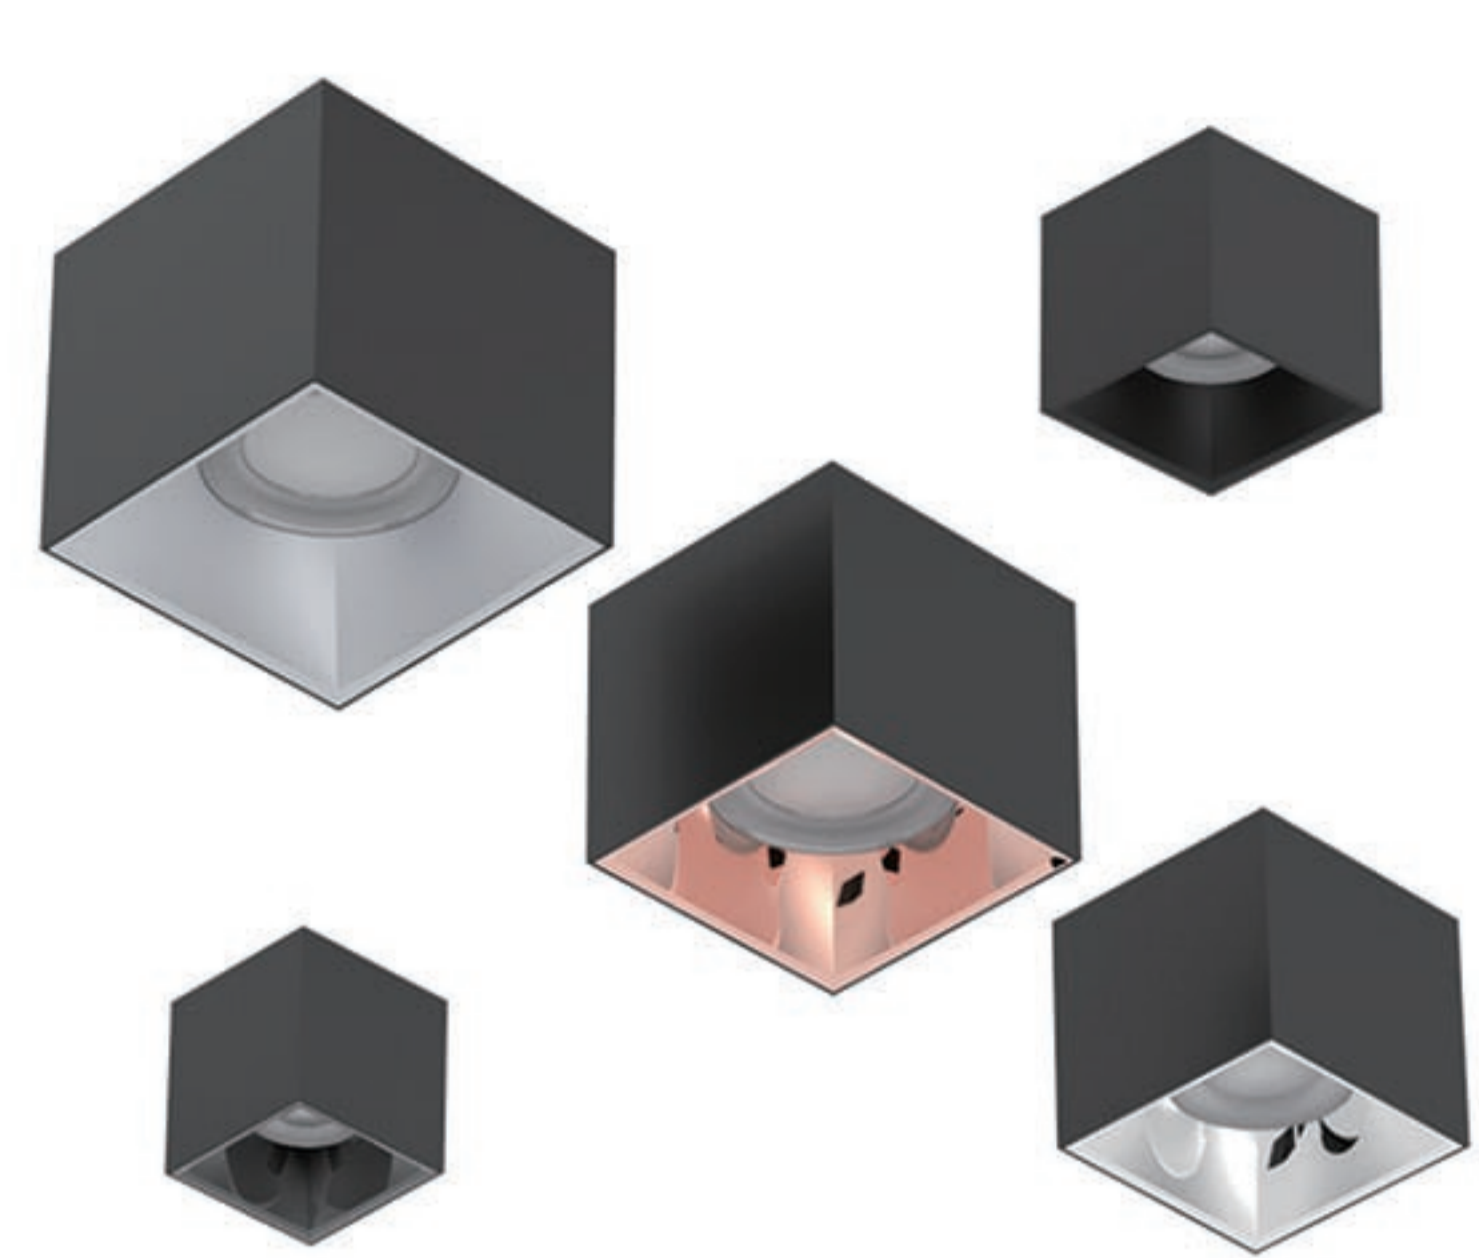

IP65

Model N.O.	Power	Product Size	Cut-out Size
UPW-COBTH-237	8W-10W	Φ61*H76 MM	Ø55 MM
UPW-COBTH-238	12W-15W	Φ83*H81 MM	Ø75 MM
UPW-COBTH-239	24W-30W	Φ103*H98 MM	Ø95 MM
Led's Brand	Bridgelux, CREE, Osram		
Warranty	5 Years	Material	Aluminum Alloy
Driver	Li-Fud, Euchips, Eeplerise, etc	Protect Grade	IP65
Input Voltage	220V-240VAC	Beam Angle Options	15°, 24°, 36°
Led's Color Options	2700K, 3000K, 4000K, 5000K, 5700K, 6500K		

Model N.O.	Power	Product Size	
UPW-COBTH-240	15W	L80*W80*H83 MM	
UPW-COBTH-241	20W	L100*W100*H96 MM	
UPW-COBTH-242	30W	L130*W130*H121 MM	
UPW-COBTH-243	40W	L150*W150*H136 MM	
UPW-COBTH-244	50W	L170*W170*H156 MM	
Led's Brand	Bridgelux, CREE, Osram, Lumileds		
Warranty	5 Years	Material	Aluminum Alloy
Driver	Li-Fud, Euchips, Eeplerise, etc	Protect Grade	IP65
Input Voltage	220V-240VAC	Beam Angle Options	24° / 36°
Led's Color Options	2700K, 3000K, 4000K, 5000K, 5700K, 6500K