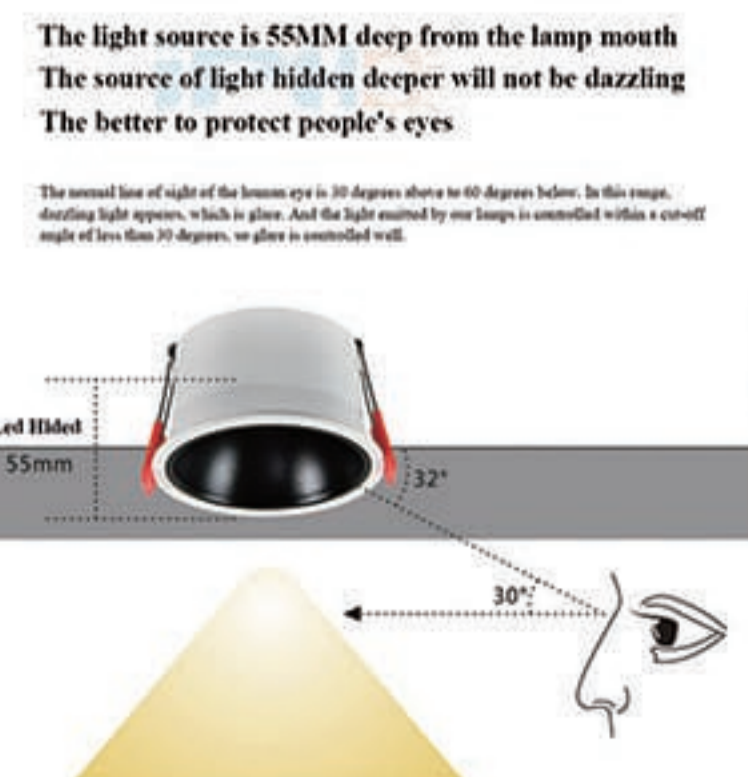

WW + CW

RGB + WW + CW

tuya® Wi-Fi

zigbee

Bluetooth™