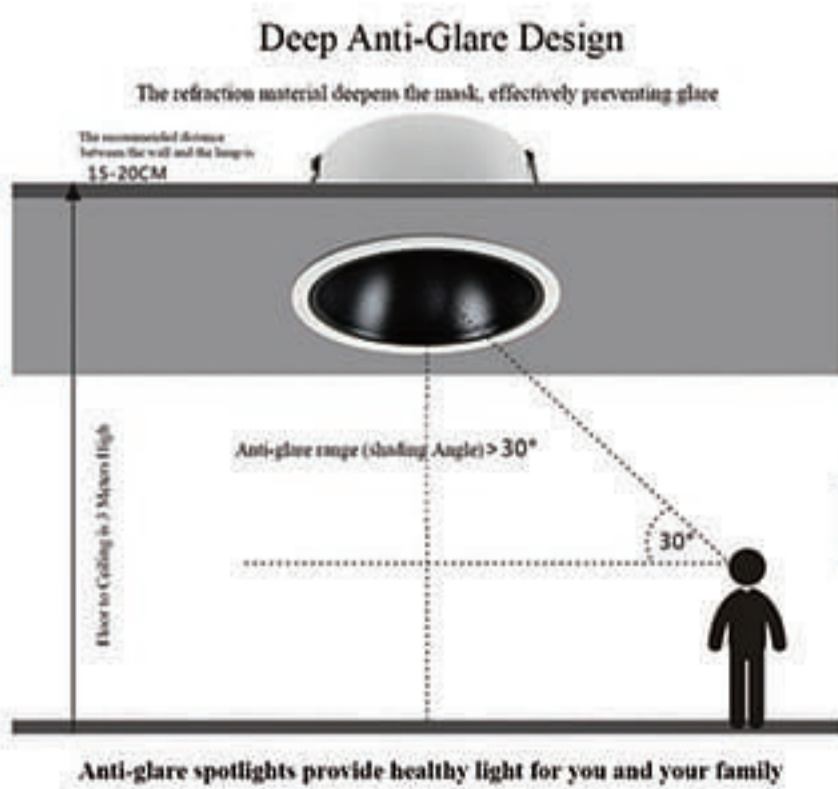

WW + CW

RGB + WW + CW

tuya® Wi-Fi

zigbee

Bluetooth™