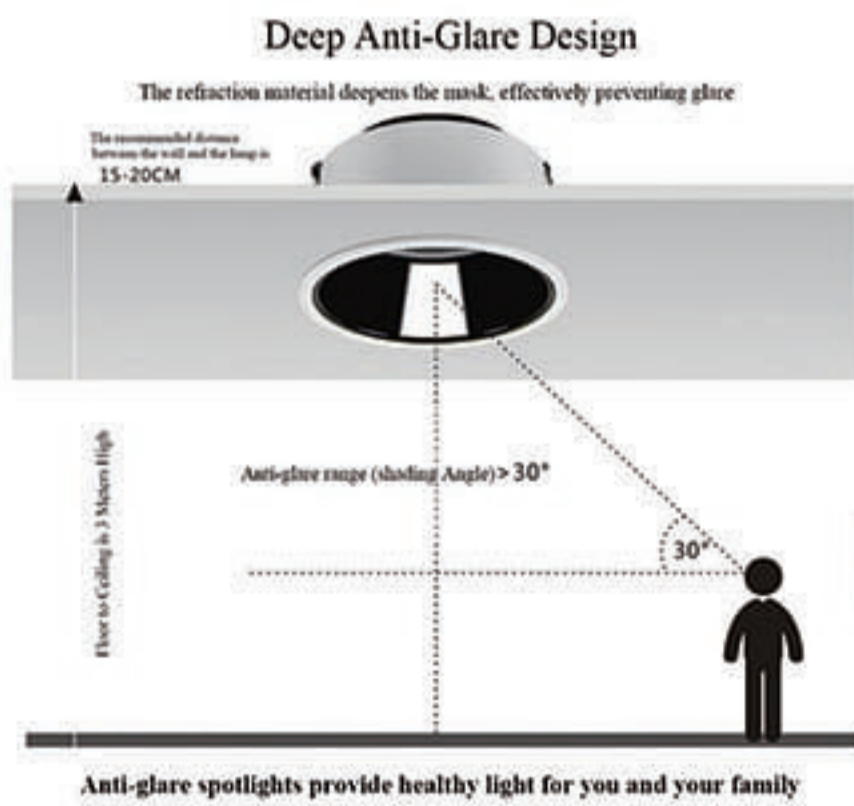

The light source is 55MM deep from the lamp mouth
The source of light hidden deeper will not be dazzling
The better to protect people's eyes